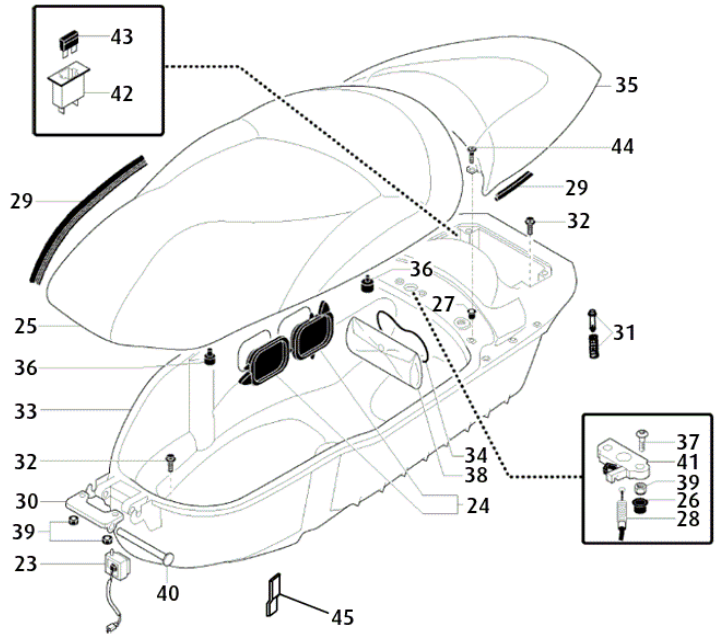

05 CITY\k14\CHASSIS

- 1 0/000.350.3015 FRAME NUMBER COVER
- 2 0/000.570.3308 FOOTREST BLACK
- 3 0/000.350.3010 INNER COVER GLOVE
- 4 0/000.460.3007 SCREW 4,8X13
- 5 0/000.460.3032 SCREW 6X14
- 6 0/000.350.3018 FUEL TANK COVER
- 7 0/000.570.3291 BLACK FRONT FRONT PLATE
- 8 0/000.570.3294 OPENING PLASTIC BUTTOM
- 9 0/000.470.3013 SPRING COVER FUEL TANK
- 10 0/000.840.3002 BOLT INOX
- 11 0/000.340.5003 NUT 4,8
- 12 0/000.570.3005 COFRE
- 13 0/000.350.3011 LID
- 14 0/000.350.3009 LID GLOVE BOX
- 16 0/000.350.3017 SIDE COVER
- 17 0/000.570.3295 STOP GUIDE BUTTOM
- 18 0/000.470.3013 SPRING SLIDING TOP
- 19 0/000.460.0032 SCREW M2,9 X9,5
- 21 0/000.460.1165 SCREW 3,5X12
- 22 0/000.460.3008 SCRE 6X12
- 24 0/000.570.3310 ARM LID RIGHT / LEFT
- 25 0/000.460.3007 SCREW 8X13
- 26 0/000.460.3032 SCREW 6X14
- 27 0/000.570.3320 KEEL BLACK BOTTOM
- 28 0/000.360.3024 RUBBER FOOT
- 29 0/000.570.3319 LEFT FOOT COVER BLACK
- 29 0/000.570.3323 RIGHT FOOT COVER SILVER
- 29 0/000.570.3318 RIGHT FOOT COVER BLACK
- 29 0/000.570.3324 LEFT FOOT COVER SILVER
- 30 0/000.570.3305 PROTECTOR PLATE KEEL
- 32 0/000.440.0233 WASHER M5X15X1,5
- 33 0/000.350.3021 WATER TANK LID
- 34 0/000.570.3306 MOTOR PROTECTOR PLATE RIGHT
- 34 0/000.570.3306 MOTOR PROTECTOR PLATE RIGHT
- 35 0/000.460.0740 SCREW
- 36 0/000.480.0710 SEPARATOR