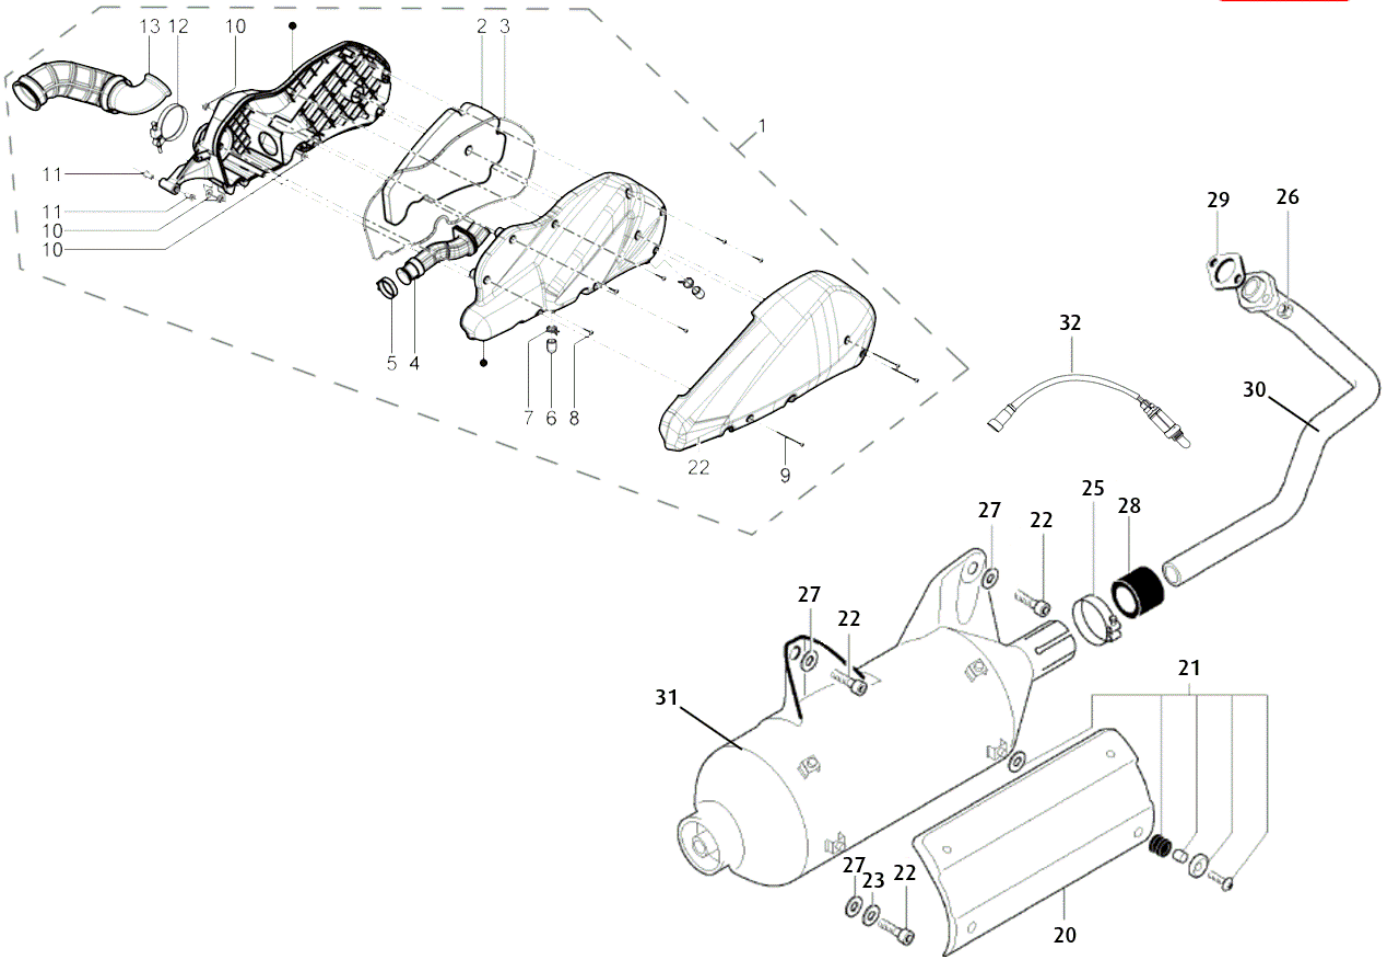

08 CITY\k14\DEPOSIT, ESCAPE TUBE AND RADIATOR

- 1 0/000.910.3009 COMPLETE SET FILTER BOX 300 CITY LINE
- 1 0/000.910.3008 COMPLETE SET FILTER BOX 125 CITY LINE
- 2 0/001.070.3001 FOAM FILTER SUCTION
- 3 0/000.490.3006 BOARD CLEANER CASE
- 4 0/000.360.3026 RUBBER INTAKE TUBER (MOD 300 CC)
- 4 0/000.360.3035 RUBBER INTAKE TUBER (MOD 125 CC)
- 5 0/000.680.8300 Q CARBURETOR CLAMP 50/70 /
- 6 0/000.410.3015 PLUG DRAIN CLEANER CASE
- 7 0/000.680.3012 DRAIN PLUG CLAMP
- 8 0/000.460.3040 SCREW
- 9 0/000.460.3044 SCREW
- 10 0/000.480.3028 SEPARATOR O40X4, 95X5
- 11 0/000.480.3027 SEPARATOR
- 12 0/000.680.0160 Q CARBURETOR CLAMP 50/70 /
- 13 0/000.360.3034 RUBBER SUCTION TUBER (MOD 125 CC)
- 13 0/000.360.3025 RUBBER SUCTION TUBER (MOD 300 CC)
- 20 0/000.220.3010 MUFFLER PROTECTOR
- 21 0/000.460.3041 SCREW
- 22 0/000.460.3042 SCREW
- 25 0/000.680.3013 CLAMP
- 26 0/000.340.3012 NUT M7
- 27 0/000.360.3028 FLEXIBLE EXHAUST RUBBER FIXATION
- 28 0 GRAPHITE GASKET MUFFLER
- 29 0/006.125.0073 EXHAUST GASKET
- 30 0/000.290.3021 COLLECTOR PIPE (??MOD. 300CC)
- 30 0/000.290.3024 COLLECTOR PIPE (??MOD. 125CC)
- 31 0/000.870.3001 MUFFLER
- 32 0/001.010.3006 LAMBDA SENSOR