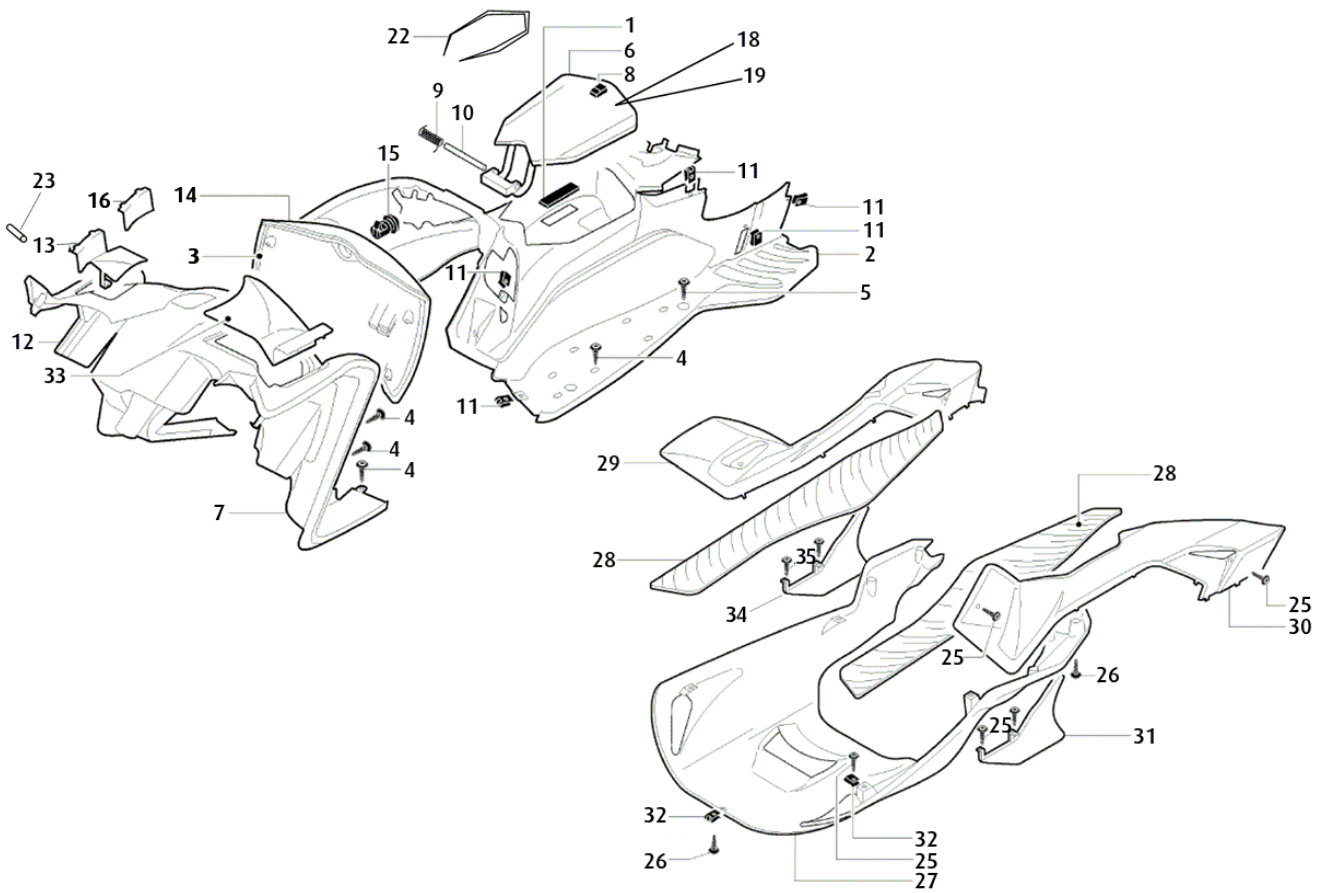

05 CITY\k14\CHASSIS

- 1 0/000.350.3015 FRAME NUMBER COVER
- 2 0/000.570.3308 FOOTREST BLACK
- 3 0/000.350.3010 INNER COVER GLOVE
- 4 0/000.460.3007 SCREW 4,8X13
- 5 0/000.460.3032 SCREW 6X14
- 6 0/000.350.3018 FUEL TANK COVER
- 7 0/000.570.3291 BLACK FRONT FRONT PLATE
- 8 0/000.570.3294 OPENING PLASTIC BUTTOM
- 9 0/000.470.3013 SPRING COVER FUEL TANK
- 10 0/000.840.3002 BOLT INOX
- 11 0/000.340.5003 NUT 4,8
- 12 0/000.570.3005 COFRE
- 13 0/000.350.3011 LID
- 14 0/000.350.3009 LID GLOVE BOX
- 16 0/000.350.3017 SIDE COVER
- 17 0/000.570.3295 STOP GUIDE BUTTOM
- 18 0/000.470.3013 SPRING SLIDING TOP
- 19 0/000.460.0032 SCREW M2,9 X9,5
- 21 0/000.460.1165 SCREW 3,5X12
- 22 0/000.460.3008 SCRE 6X12
- 24 0/000.570.3310 ARM LID RIGHT / LEFT
- 25 0/000.460.3007 SCREW 8X13
- 26 0/000.460.3032 SCREW 6X14
- 27 0/000.570.3320 KEEL BLACK BOTTOM
- 28 0/000.360.3024 RUBBER FOOT
- 29 0/000.570.3319 LEFT FOOT COVER BLACK
- 29 0/000.570.3323 RIGHT FOOT COVER SILVER
- 29 0/000.570.3318 RIGHT FOOT COVER BLACK
- 29 0/000.570.3324 LEFT FOOT COVER SILVER
- 30 0/000.570.3305 PROTECTOR PLATE KEEL
- 32 0/000.440.0233 WASHER M5X15X1,5
- 33 0/000.350.3021 WATER TANK LID
- 34 0/000.570.3306 MOTOR PROTECTOR PLATE RIGHT
- 34 0/000.570.3306 MOTOR PROTECTOR PLATE RIGHT
- 35 0/000.460.0740 SCREW
- 36 0/000.480.0710 SEPARATOR