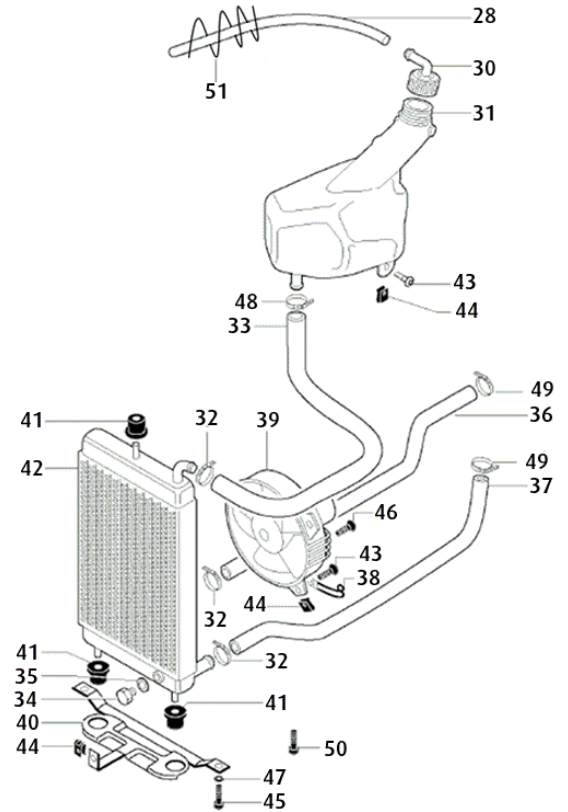

01 CITY\k14\CHASSIS

- 1 0/000.010.3001 FRAME
- 2 0/000.570.3309 FUEL TANK PROTECTION
- 3 0/000.360.3022 RUBBER PROTECTOR REAR LIGHT
- 4 0/000.340.5101 NUT M6
- 5 0/000.460.3032 6X14 SCREW
- 6 0/000.460.3031 SCREW 6X20
- 7 0/000.340.3010 NUT SWINGARM
- 8 0/000.980.3048 MOTOR SUPPORT
- 9 0/000.190.3009 SHAFT
- 10 0/000.980.3042 MOTOR SUPPORT
- 11 0/000.460.0600 SCREW M6X16
- 12 0/000.210.3004 CENTRAL STAND
- 13 0/000.460.0559 SCREW M10X130
- 14 0/000.470.3001 SPRING DOUBLE STAND
- 15 0/000.460.0564 SCREW M10X70
- 16 0/000.360.3031 STAND RUBBER
- 17 0/000.210.3005 SIDE STAND
- 18 0/000.190.3010 SHAFT
- 19 0/000.480.3014 SEPARADOR SIDE STAND
- 20 0/000.470.3008 SIDE STAND SPRING
- 21 0/000.440.0110 WASHER 10X24X1,5
- 22 0/000.460.3029 SCREW 10X30X1,25 DRACOMET
- 23 0/000.300.3001 FORK RETAINER CLIP
- 24 0/000.440.0110 WASHER 10X24X1,5
- 25 0/000.480.3024 SEPARADOR CENTRE STAND
- 26 0/000.470.3010 DOCK
- 27 0/001.060.3001 FULL GAME LOCKS
- 28 0/000.980.3039 SUPPORT
- 29 0/000.440.0014 WASHER o 15
- 30 0/000.570.3307 EXTRA FUEL TANK PROTECTION
- 31 0/000.680.3007 CLAMP
- 32 0/000.680.3007 CLAMP
- 33 0/000.460.0600 SCREW M6X16
- 35 0/000.440.0221 WASHER GLOWER o 10
- 37 0/000.680.3001 CLAMP
- 38 0/000.470.3009 DOCK STAND EXTERNAL