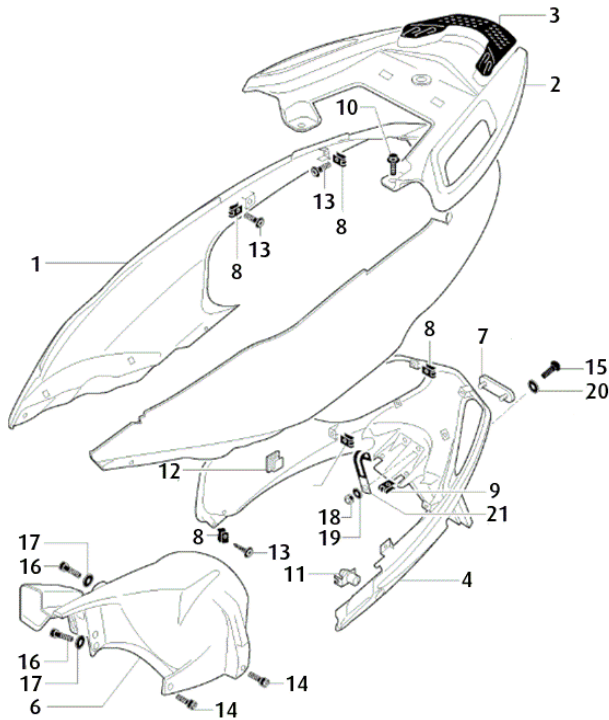

05 CITY\k14\CHASSIS

- 1 0/000.350.3015 FRAME NUMBER COVER
- 2 0/000.570.3308 FOOTREST BLACK
- 3 0/000.350.3010 INNER COVER GLOVE
- 4 0/000.460.3007 SCREW 4,8X13
- 5 0/000.460.3032 SCREW 6X14
- 6 0/000.350.3018 FUEL TANK COVER
- 7 0/000.570.3291 BLACK FRONT FRONT PLATE
- 8 0/000.570.3294 OPENING PLASTIC BUTTOM
- 9 0/000.470.3013 SPRING COVER FUEL TANK
- 10 0/000.840.3002 BOLT INOX
- 11 0/000.340.5003 NUT 4,8
- 12 0/000.570.3005 COFRE
- 13 0/000.350.3011 LID
- 14 0/000.350.3009 LID GLOVE BOX
- 16 0/000.350.3017 SIDE COVER
- 17 0/000.570.3295 STOP GUIDE BUTTOM
- 18 0/000.470.3013 SPRING SLIDING TOP
- 19 0/000.460.0032 SCREW M2,9 X9,5
- 21 0/000.460.1165 SCREW 3,5X12
- 22 0/000.460.3008 SCRE 6X12
- 24 0/000.570.3310 ARM LID RIGHT / LEFT
- 25 0/000.460.3007 SCREW 8X13
- 26 0/000.460.3032 SCREW 6X14
- 27 0/000.570.3320 KEEL BLACK BOTTOM
- 28 0/000.360.3024 RUBBER FOOT
- 29 0/000.570.3319 LEFT FOOT COVER BLACK
- 29 0/000.570.3323 RIGHT FOOT COVER SILVER
- 29 0/000.570.3318 RIGHT FOOT COVER BLACK
- 29 0/000.570.3324 LEFT FOOT COVER SILVER
- 30 0/000.570.3305 PROTECTOR PLATE KEEL
- 32 0/000.440.0233 WASHER M5X15X1,5
- 33 0/000.350.3021 WATER TANK LID
- 34 0/000.570.3306 MOTOR PROTECTOR PLATE RIGHT
- 34 0/000.570.3306 MOTOR PROTECTOR PLATE RIGHT
- 35 0/000.460.0740 SCREW
- 36 0/000.480.0710 SEPARATOR