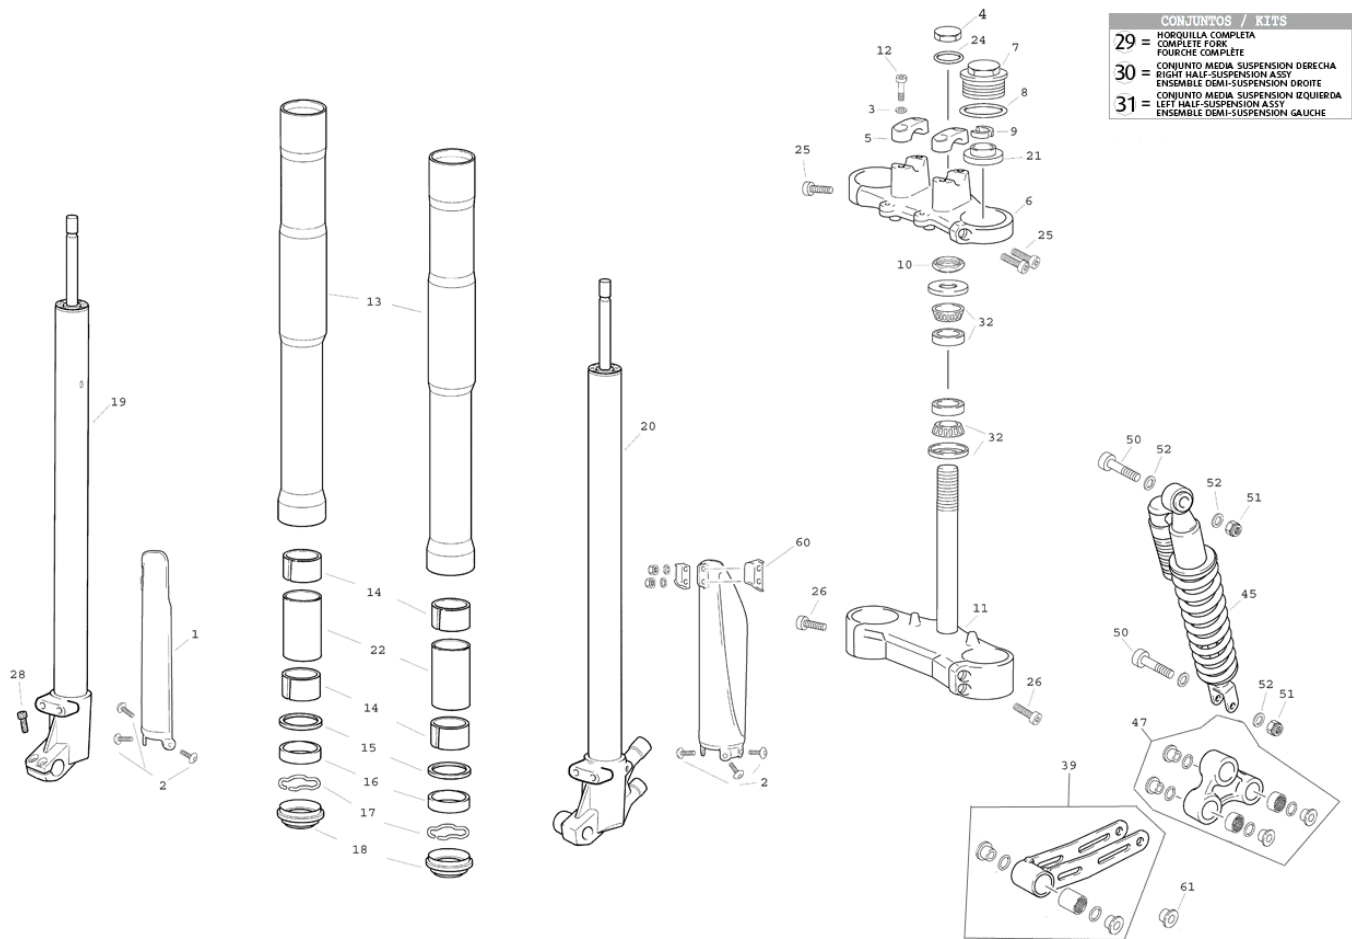

07 MTHON\2k9\SUSPENSION

- 1 0/000.220.5007 JUEGO PROTECTOR HORQUILLA
- 2 0/000.460.4100 TORNILLO FIG.PROTECTOR HORQUILLA
- 3 0/000.440.4000 SPECIAL WASHER
- 4 0/000.340.4000 UPPER NUT
- 5 0/000.350.6003 LOCK HANDLEBAR COVER GOLDEN
- 6 0/000.660.4002 PLATINA SUPERIOR PARA HORQUILLA COLOR ORO
- 7 0/000.640.4000 PLUG
- 8 0/000.300.4000 UPPER PLUG JOINS
- 9 0/000.440.4001 SPRING STOP WASHER
- 10 0/000.340.4001 LOWER NUT
- 11 0/000.660.4001 LOWER PLATE SILVER
- 12 0/000.460.4101 SCREW M8X30
- 13 0/000.880.4001 PIERNA DERECHA/IZQ. HORQUILLA COLOR ORO
- 14 0/000.260.4000 OIL SEAL BUSH
- 15 0/000.440.4002 WASHER
- 16 0/000.890.4000 FORK RETAINER
- 17 0/000.300.4001 CIRCLIP
- 18 0/000.890.4001 FORK SCRAPER RETAINER
- 19 0/000.290.4001 TUBE MAIN RIGHT LEG
- 20 0/000.290.4002 TUBE MAIN LEFT LEG
- 21 0/000.300.4002 UPPER BAR CAP
- 22 0/000.290.4003 INTERNAL TUBEFORG LEG
- 24 0/000.440.4003 ARAND.TUERCA TIJA Q35 X 25 X 1
- 25 0/000.460.4102 SCREW M8X35
- 26 0/000.460.4103 SCREW M8X35
- 28 0/000.460.4104 SCREW
- 29 0/000.130.5103 HORQUILLA COMPLETA COLOR ORO
- 30 0/000.640.4003 CJTO MEDIAS SUSP.DERECHA COLOR ORO
- 31 0/000.640.4004 CJTO MEDIAS SUSP.IZQUIERDA COLOR ORO
- 32 0/000.960.0200 BEARING SET
- 39 0/000.770.0103 COMPLETE LINK 2009
- 45 0/000.180.6001 SHOCK ABSORBER
- 45 0/000.180.6003 ADJUSTABLE SHOCK ABSORBER MRT 125 2010
- 47 0/000.980.5103 SUPORT TRAPEZE ROD
- 50 0/000.460.0402 TORNILLO FIJ.AMORTIGUADOR
- 51 0/000.340.0182 TUERCA TORNILLO AMORTIGUADOR
- 52 0/000.440.0110 ARANDELA FIJ.AMORTIGUADOR
- 60 0/000.680.5010 FORK PROTECTOR CLIP
- 61 0/000.480.5038 CROQUILLO REDUCTOR DIAMETRO TILLO. BIELETA