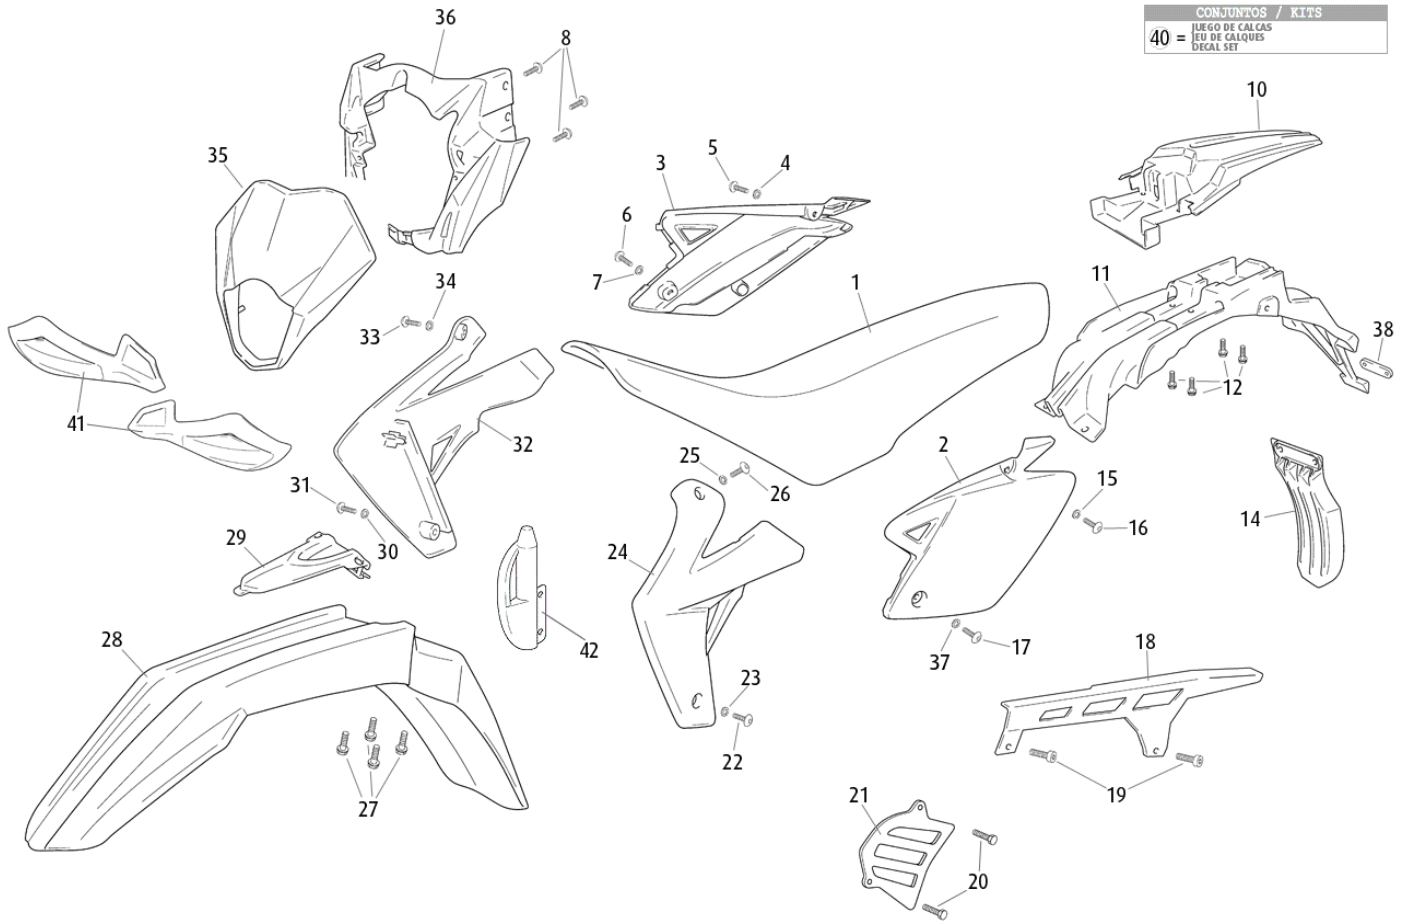

CONJUNTOS / KITS
40 = JUEGO DE CALCAS
JEU DE CALQUES
DECAL SET

02 MTHON\2k9\PLASTICS

- 1 0/000.040.5336 FULL SEAT BLACK 2012
- 1 0/000.040.6011 FULL SEAT BLUE
- 2 0/000.570.5083 WHITE LEFT-HAND REAR SIDE PLATE
- 2 0/000.570.5083 LEFT-HAND REAR SIDE PLATE PRO WHITE
- 3 0/000.570.5082 WHITE RIGHT-HAND REAR SIDE PLATE
- 3 0/000.570.5082 RIGHT-HAND REAR SIDE PLATE PRO WHITE
- 4 0/000.440.5000 SIDE PLATE WASHER
- 5 0/000.460.1182 SIDE PLATE ATTACHMENT BOLT
- 6 0/000.460.1182 SIDE PLATE ATTACHMENT BOLT
- 7 0/000.440.5000 SIDE PLATE WASHER
- 8 0/000.460.0756 HEADLAMP BRACKET PLASTIC SUPPORT ATTACHMENT BO
- 10 0/000.060.5189 BLUE REAR MUDGUARD
- 10 0/000.060.5183 WHITE REAR MUDGUARD
- 11 0/000.060.5110 TAILPIECE REAR MUDGUARD
- 12 0/000.460.5101 TAILPIECE REAR MUDGUARD ATTACHMENT BOLT
- 13 0/000.630.0530 REAR MIRROR LENS (ROUND)
- 14 0/000.200.8000 SHOCK ABSORBER PROTECTOR PLASTIC
- 15 0/000.440.5000 SIDE PLATE WASHER
- 16 0/000.460.1182 SIDE PLATE ATTACHMENT BOLT
- 17 0/000.460.1182 SIDE PLATE ATTACHMENT BOLT
- 18 0/000.200.0400 CHAIN GUARD
- 19 0/000.460.1170 CHAIN GUARD ATTACHMENT BOLT
- 20 0/000.460.0285 OUTPUT PINION PROTECTOR COVER ATTACHMENT BOLT
- 21 0/000.220.6003 OUTPUT PINION PROTECTOR COVER
- 22 0/000.460.3031 RADIATOR PLATE ATTACHMENT BOLT
- 23 0/000.440.5000 RADIATOR PLATE ATTACHMENT WASHER
- 24 0/000.570.5089 WHITE LEFT-HAND RADIATOR BLUE
- 24 0/000.570.5085 WHITE PRO LEFT-HAND RADIATOR PLATE
- 25 0/000.440.5000 RADIATOR PLATE ATTACHMENT WASHER
- 26 0/000.460.1189 RADIATOR PLATE ATTACHMENT BOLT
- 27 0/000.460.0600 FRONT MUDGUARD ATTACHMENT BOLT
- 28 0/000.050.5189 BLUE FRONT MUDGUARD
- 28 0/000.050.5183 WHITE FRONT MUDGUARD
- 29 0/000.620.5302 FRONT MUDGUARD SUPPORT PLATE
- 30 0/000.440.5000 RADIATOR PLATE ATTACHMENT WASHER
- 31 0/000.460.3031 RADIATOR PLATE ATTACHMENT BOLT
- 32 0/000.570.5084 WHITE RIGHT-HAND RADIATOR PLATE
- 32 0/000.570.5088 BLUE RIGHT-HAND RADIATOR PLATE
- 33 0/000.460.3031 RADIATOR PLATE ATTACHMENT BOLT
- 34 0/000.440.5000 RADIATOR PLATE ATTACHMENT WASHER
- 35 0/000.620.5315 WHITE FRONT HEADLAMP HOLDER
- 35 0/000.620.5316 BLUE FRONT HEADLAMP HOLDER
- 36 0/000.620.5301 HEADLAMP HOLDER PLASTIC SUPPORT
- 37 0/000.440.5000 SIDE PLATE WASHER
- 38 0/000.630.0551 TAILPIECE REAR MUDGUARD REFLECTOR
- 39 0/000.220.0591 RADIATOR GUARD SET
- 40 0/000.390.5316 SHIM SET
- 40 0/000.390.5315 SHIM SET MARATHON 125 WHITE
- 41 0/000.770.5704 WHITE PROTECTOR HANDS
- 42 0/000.220.5100 PROTECTIVE PUMP BACK BRAKE