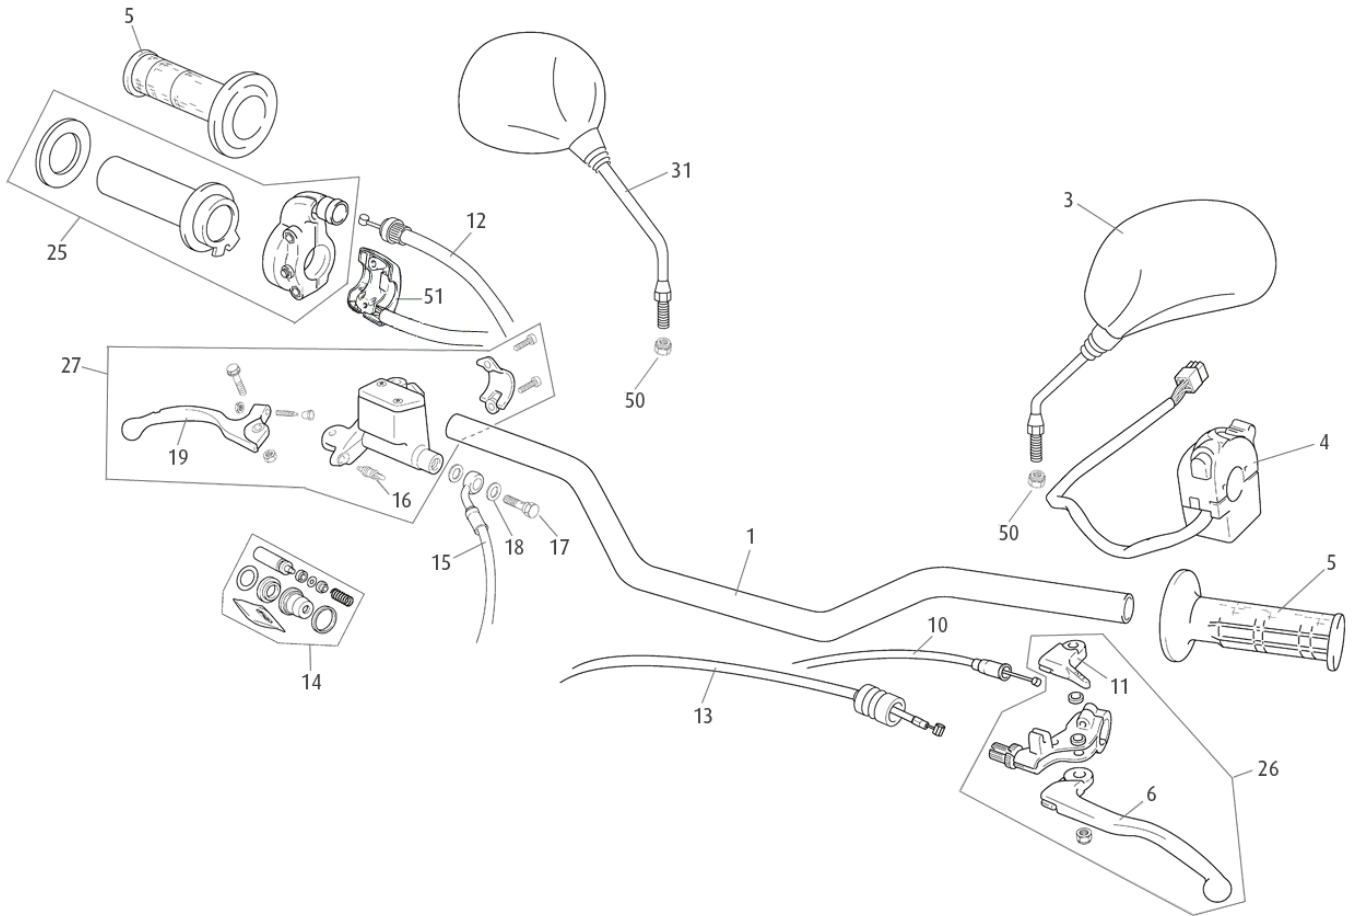

05 MTHON\2k9\MANILLARES AND CONTROLS

- 1 0/000.170.0550 HANDLEBARS
- 3 0/000.990.8001 LEFT-HAND MIRROR
- 4 0/000.720.6002 LEFT-HAND COMMUTATOR
- 5 0/000.530.5010 HANDLEBAR RUBBER GRIP SET
- 6 0/000.830.8301 SINGLE CLUTCH LEVER
- 10 0/000.550.6007 STARTER CABLE
- 11 0/000.830.8302 SINGLE STARTER LEVER
- 12 0/000.550.6006 FUEL CABLE
- 13 0/000.550.6005 CLUTCH CABLE
- 14 0/000.640.0453 BRAKE PUMP REPAIR KIT
- 15 0/000.290.0257 FRONT BRAKE HOSE
- 16 0/000.720.0070 FRONT BRAKE STOP SWITCH
- 17 0/000.460.1300 BRAKE HOSE BOLT
- 18 0/000.440.1040 BRAKE HOSE BOLT WASHER
- 19 0/000.830.1001 SINGLE FRONT BRAKE LEVER
- 25 0/000.530.5006 FULL THROTTLE TWIST GRIP COMPETITION
- 26 0/000.830.8300 FULL CLUTCH LEVER
- 27 0/000.820.0315 FULL FRONT BRAKE PUMP
- 28 0/000.680.0100 BRAKE PUMP ATTACHMENT CLAMP
- 31 0/000.990.8000 RIGHT-HAND MIRROR
- 50 0/000.465.8300 TUERCA ADAPTADOR ESPEJO
- 51 0/000.720.6001 INTERRUPTOR STARTS