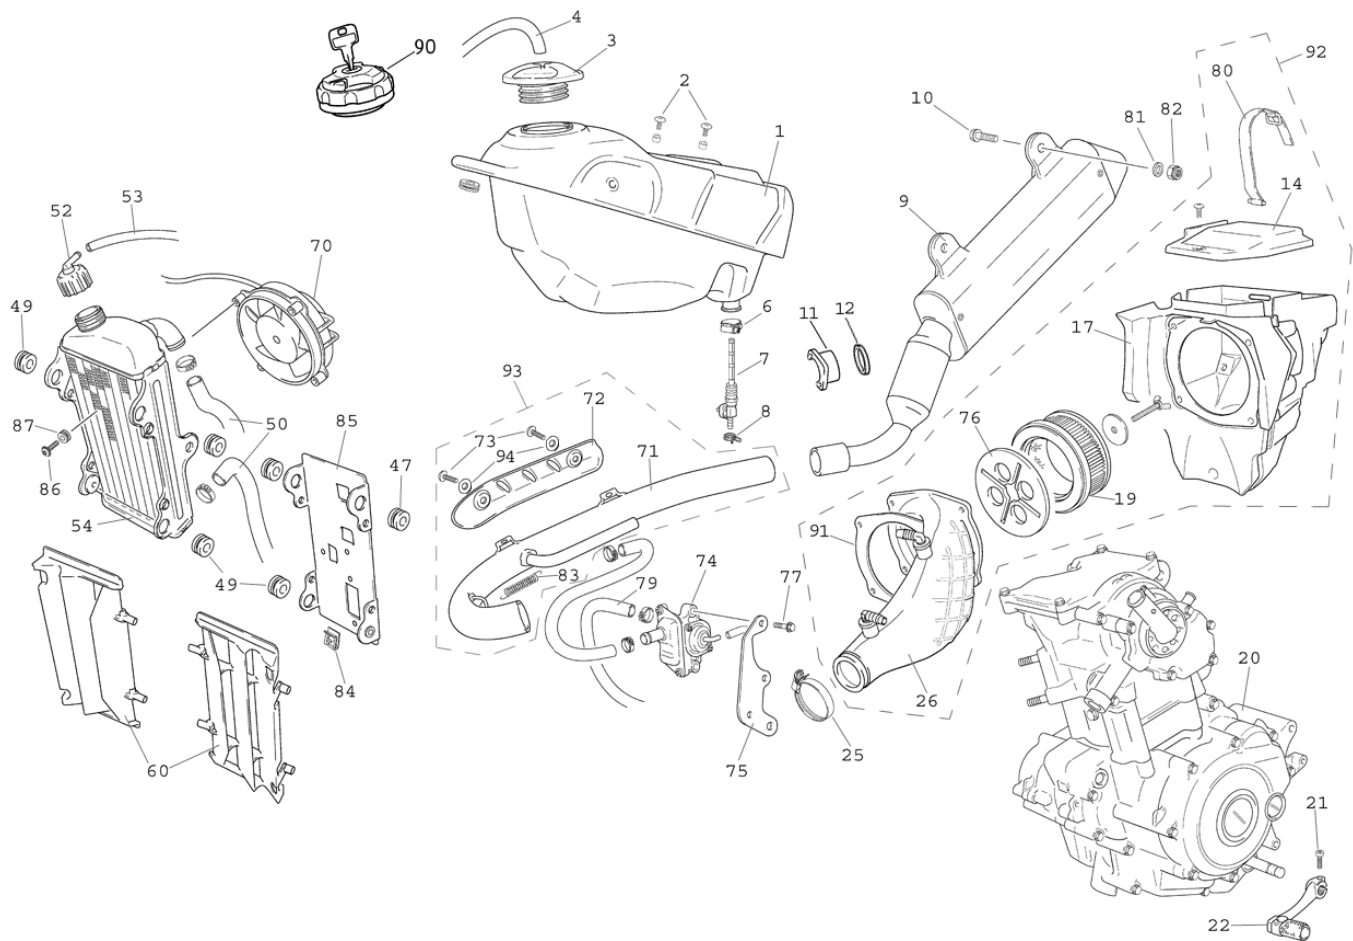

03 MTHON\2k9\DEPOSIT, ESCAPE TUBE AND RADIATOR

- 1 0/000.030.5005 FUEL TANK WITH FUEL COCK 2010
- 2 0/000.460.1182 FUEL TANK ATTACHMENT BOLT
- 3 0/000.410.5300 FUEL TANK CAP
- 4 0/000.290.0570 FUEL CAP VENT HOSE
- 5 0/000.360.5012 TANK TO CHASSIS SUPPORT PAD
- 6 0/000.680.5020 FUEL COCK CLAMP
- 7 0/000.370.0502 FUEL COCK 2010
- 8 0/000.680.0510 FUEL PIPE TO COCK CLAMP
- 9 0/000.870.6005 EXHAUST SILENCER
- 10 0/000.460.0600 EXHAUST SILENCER ATTACHMENT BOLT
- 11 0/000.660.6010 PLATINA FIJACION ESCAPE
- 12 0/000.490.6000 JUNTA ESCAPE
- 14 0/000.350.5004 FILTER BOX COVER
- 17 0/000.910.5200 FILTER BOX HOUSING
- 19 0/001.070.5100 FILTER MASS
- 20 0/005.082.6310 FULL ENGINE
- 21 0/000.460.0310 GEARCHANGE PEDAL BOLT
- 22 0/005.430.6001 GEARCHANGE PEDAL
- 25 0/000.680.7002 FILTER BOX RUBBER CLAMP
- 26 0/000.360.6010 FILTER BOX TO CARBURETTOR JOIN RUBBER
- 27 0/000.680.8000 HOSE CLAMP
- 50 0/000.640.6007 RADIATOR HOSE SET
- 51 0/000.680.0550 RADIATOR HOSE CLAMPS
- 52 0/000.410.5102 RADIATOR CAP
- 53 0/000.290.0630 RADIATOR WATER RELIEF PIPE
- 54 0/000.580.6001 FULL RADIATOR
- 60 0/000.220.0591 RADIATING PROTECTOR
- 70 0/005.060.6000 RADIATING VENTILATOR
- 71 0/000.290.6004 EXHAUST PIPE
- 72 0/000.220.6002 PROTECTIVE TUBE ESCAPES
- 73 0/000.460.1189 SPECIAL SCREW 6X9
- 74 0/000.640.0002 AIS VALVE
- 75 0/000.980.7032 AIS VALVE HOLDER
- 76 0/000.350.5005 FILTER BOX CHOKE
- 77 0/000.460.1704 AIS VALVE ATTACHMENT BOLT
- 79 0/000.640.6010 VALVE PIPE SET
- 80 0/000.360.8002 RUBBER FIXATION BATTERY
- 83 0/000.470.6001 EXHAUST SPRING
- 85 0/000.980.6010 SUPPORT ELECTRICAL SYSTEM
- 86 0/000.460.6300 SCREW FIXATION
- 87 0/000.440.6300 WASHER FIXATION
- 90 0/000.410.5301 FUEL TANK CAP LOCKING W/KEY
- 91 0/000.910.5201 ARO FIJACION TOBERA CAJA FILTRO
- 92 0/000.910.6001 CAJA FILTRO COMPLETA
- 93 0/000.290.6007 TUBO ESCAPE COMPLETO MRT 125 2010
- 94 0/000.440.6000 ARANDELA ANTICALORICA 20x5x1