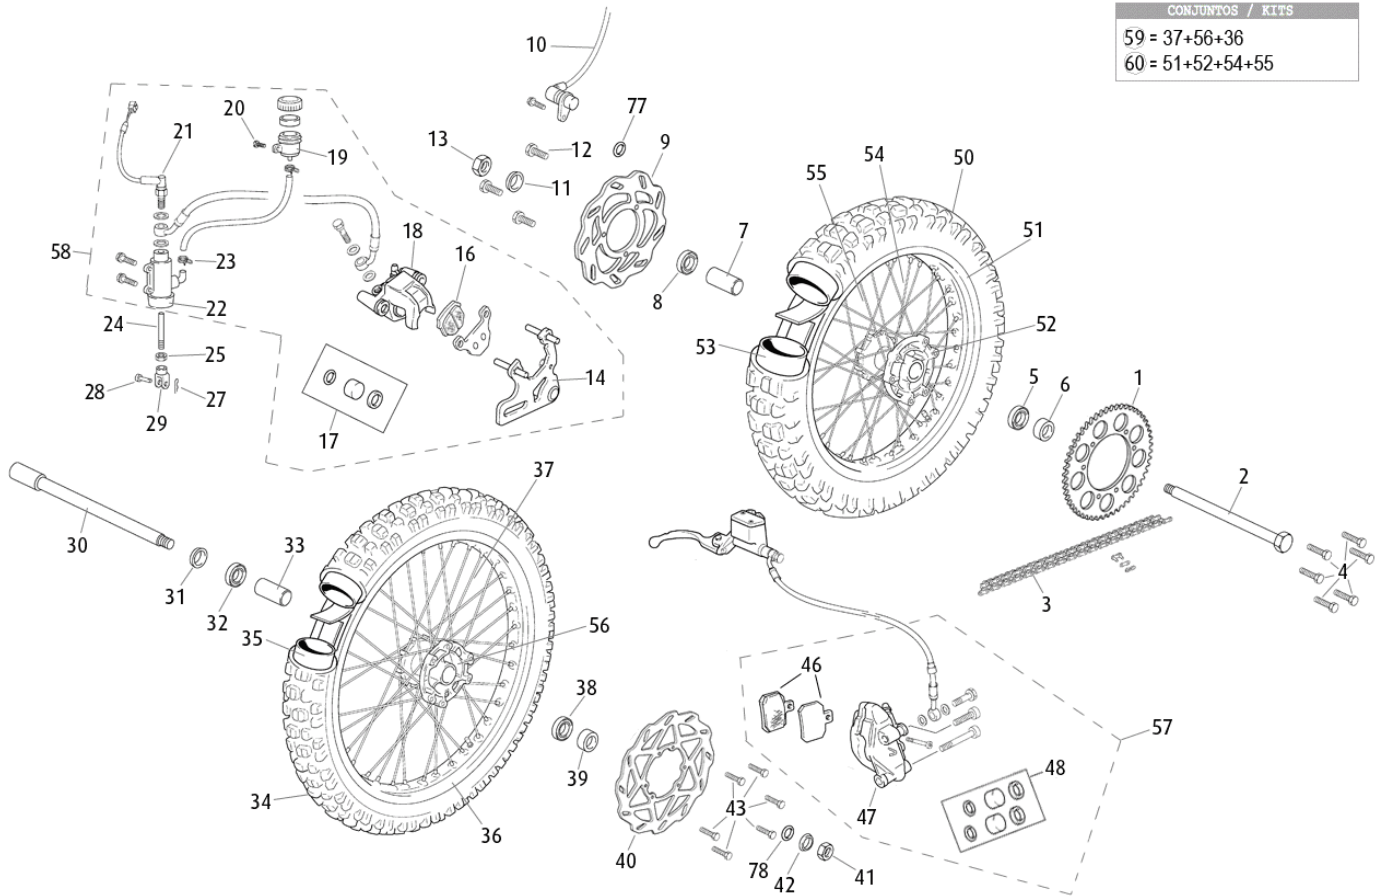

CONJUNTOS / KITS
59 = 37+56+36
60 = 51+52+54+55

06 MTHON\2k9\WHEELS AND CONTROLS

- 1 0/000.500.6002 DRIVE PLATE Z/56
- 2 0/000.190.5303 REAR WHEEL SHAFT
- 3 0/001.050.6010 CHAIN
- 4 0/000.460.0670 DRIVE PLATE BOLT
- 5 0/000.960.0050 WHEEL BEARING
- 6 0/000.480.8000 WHEEL SEPARATOR
- 7 0/000.480.5007 SPACER
- 8 0/000.960.0050 WHEEL BEARING
- 9 0/001.090.0260 REAR BRAKE DISC
- 10 0/001.010.2102 SPEED SENSOR KOSO (TABLIER 2 BUTTONS)
- 10 0/001.010.7008 SPEED SENSOR MAE (TABLIER 1 BUTTON)
- 11 0/000.440.0123 BRAKE DISC SEPARATOR
- 12 0/000.460.0723 BRAKE DISC BOLT
- 13 0/000.340.0186 REAR SHAFT NUT
- 14 0/000.980.0747 REAR BRAKE CALIPER HOLDER
- 16 0/000.930.0090 REAR DISC BRAKE PAD SET
- 17 0/000.640.0453 REAR BRAKE CALIPER REPAIR KIT
- 18 0/000.860.5112 REAR BRAKE CALIPER W/ HOLDER
- 19 0/000.030.0170 BRAKE FLUID TANK
- 20 0/000.460.0600 BRAKE FLUID ATTACHMENT BOLT
- 21 0/000.720.0075 REAR BRAKE SWITCH
- 22 0/000.820.0310 SINGLE REAR BRAKE PUMP
- 23 0/000.680.0500 BRAKE PUMP HOSE CLAMP
- 24 0/000.240.5001 BRAKE PUMP PUSHROD
- 25 0/000.340.0130 BRAKE PUMP PUSHROD NUT
- 27 0/000.840.0060 PIN CLIP
- 28 0/000.840.0090 BRAKE LEVER PIN
- 29 0/000.130.0150 BRAKE PEDAL FORK
- 30 0/k00.190.0000 FRONT WHEEL SHAFT
- 31 0/000.480.5031 FRONT WHEEL SHAFT SEPARATOR
- 32 0/000.960.0050 FRONT WHEEL BEARING
- 33 0/000.480.5031 FRONT WHEEL SEPARATOR
- 34 0/000.510.0500 FRONT WHEEL TYRE 80/90-21
- 35 0/000.520.0500 FRONT WHEEL CHAMBER
- 36 0/000.230.0803 SINGLE FRONT WHEEL RIM
- 37 0/000.540.5005 FRONT WHEEL SPOKES
- 38 0/000.960.0050 FRONT WHEEL BEARING
- 39 0/000.480.5032 FRONT WHEEL SEPARATOR
- 40 0/001.090.0212 FRONT BRAKE DISC D.300
- 41 0/000.340.0600 FRONT WHEEL SHAFT NUT
- 42 0/000.440.0123 FRONT WHEEL SHAFT WASHER
- 43 0/000.460.0693 FRONT BRAKE DISC ATTACHMENT BOLT
- 44 0/000.460.0350 FRONT BRAKE CALIPER BOLT
- 45 0/000.980.0747 FRONT DISC BRAKE HOLDER
- 46 0/000.930.8000 FRONT BRAKE PAD SET
- 47 0/000.860.8000 SINGLE FRONT BRAKE CALIPER
- 48 0/000.640.8020 FRONT BRAKE CALIPER REPAIR KIT
- 50 0/000.510.0510 REAR WHEEL TYRE 110/80-18
- 51 0/000.230.0853 SINGLE REAR WHEEL RIM
- 52 0/000.080.0120 SINGLE REAR WHEEL SPOOL
- 53 0/000.520.0510 REAR WHEEL CHAMBER
- 54 0/000.540.0160 REAR WHEEL SPOKES
- 55 0/000.540.5011 REAR WHEEL SPOKES
- 56 0/000.070.0120 SINGLE FRONT WHEEL SPOOL
- 57 0/000.820.0715 FULL FRONT BRAKE ASSEMBLY
- 58 0/000.820.0765 FULL REAR BRAKE ASSEMBLY
- 59 0/000.110.5440 COMPLETE FRONT WHEEL ASSEMBLY W/O RUBBER
- 60 0/000.120.5440 COMPLETE REAR WHEEL ASSEMBLY W/O RUBBER
- 77 0/000.440.0240 WASHER O6
- 78 0/000.440.0180 WASHER O8