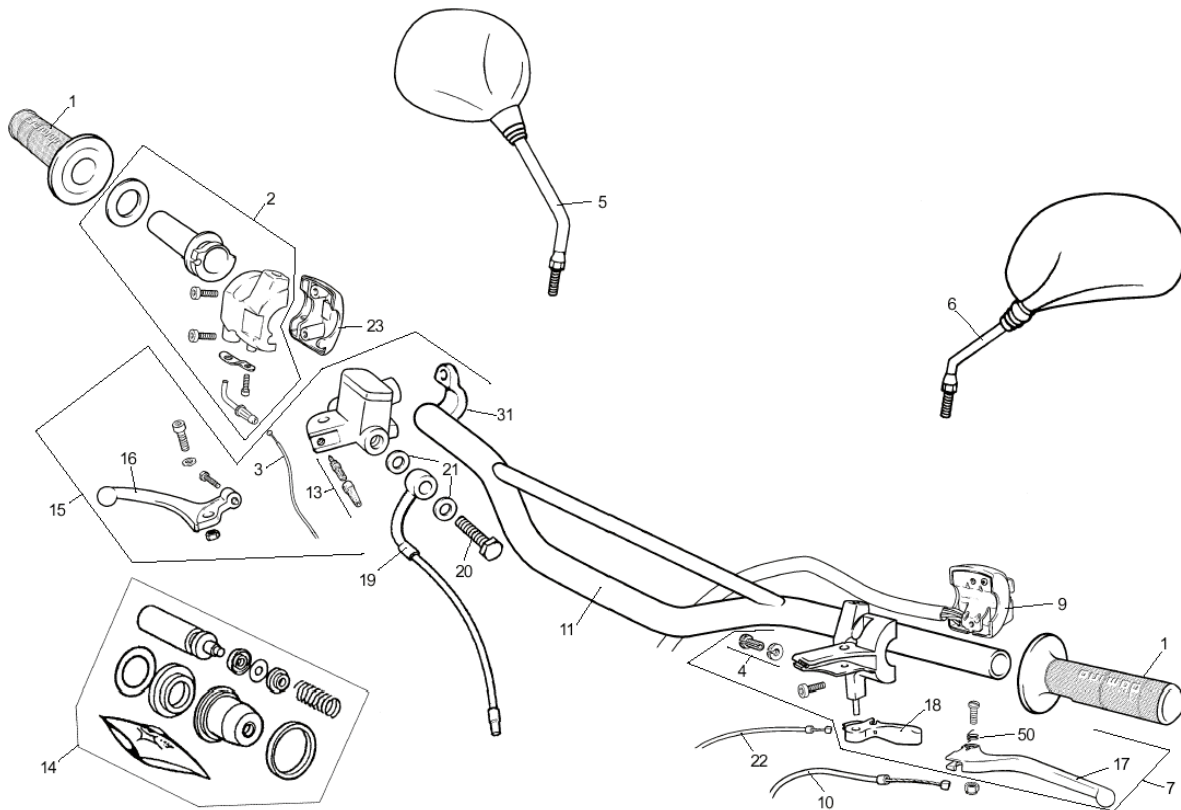

05 MTHON\k10\MANILLARES AND CONTROLS

- 1 0/000.530.5010 HANDLEBAR GRIPS
- 2 0/000.530.5000 TWIST GRIP ASSY
- 3 0/000.550.6009 COMPLETE GAS CABLE
- 4 0/000.640.5700 CABLE ADJUSTER
- 5 0/000.990.8000 R/H MIRROR
- 6 0/000.990.8001 L/H MIRROR
- 7 0/000.830.5001 CLUTCH LEVER ASSY
- 8 0/000.680.0070 BELLYMOUNTED CH PROJECTION. IT IS NOT POSSIBLE T
- 9 0/000.720.5000 HANDLEBAR SWITCH
- 10 0/000.550.6008 CLUTCH CABLE
- 11 0/000.170.5000 HANDLEBAR
- 13 0/000.720.0070 STOP LIGHT SWITCH
- 14 0/000.640.0451M/ CYLINDER REPAIR KIT
- 15 0/000.820.0312 MASTER CYLINDER ASSY
- 15 0/000.820.0308 BOMBA FRENO DEL. COMPLETA FLAPA (ALODINE)
- 16 0/000.830.1001 FRONT BRAKE LEVER
- 17 0/000.830.8301 CLUTCH LEVER
- 18 0/000.830.5110 SINGLE STARTER LEVER
- 19 0/000.290.0257 BRAKE HOSE FRONT AJP
- 20 0/000.460.1300 (BOLSA 5 uds) TILLO.RACORD TUBO F.D.BREMO
- 21 0/000.440.1040 (BOLSA 5 uds) ARANDELA JUNTA FRENO DISCO
- 22 0/000.550.6010 CHOKE CABLE
- 23 0/000.720.6000 HANDLEBAR
- 31 0/000.680.0100 BAND FIXING
- 50 0/000.470.0660 SPRING HANDLE