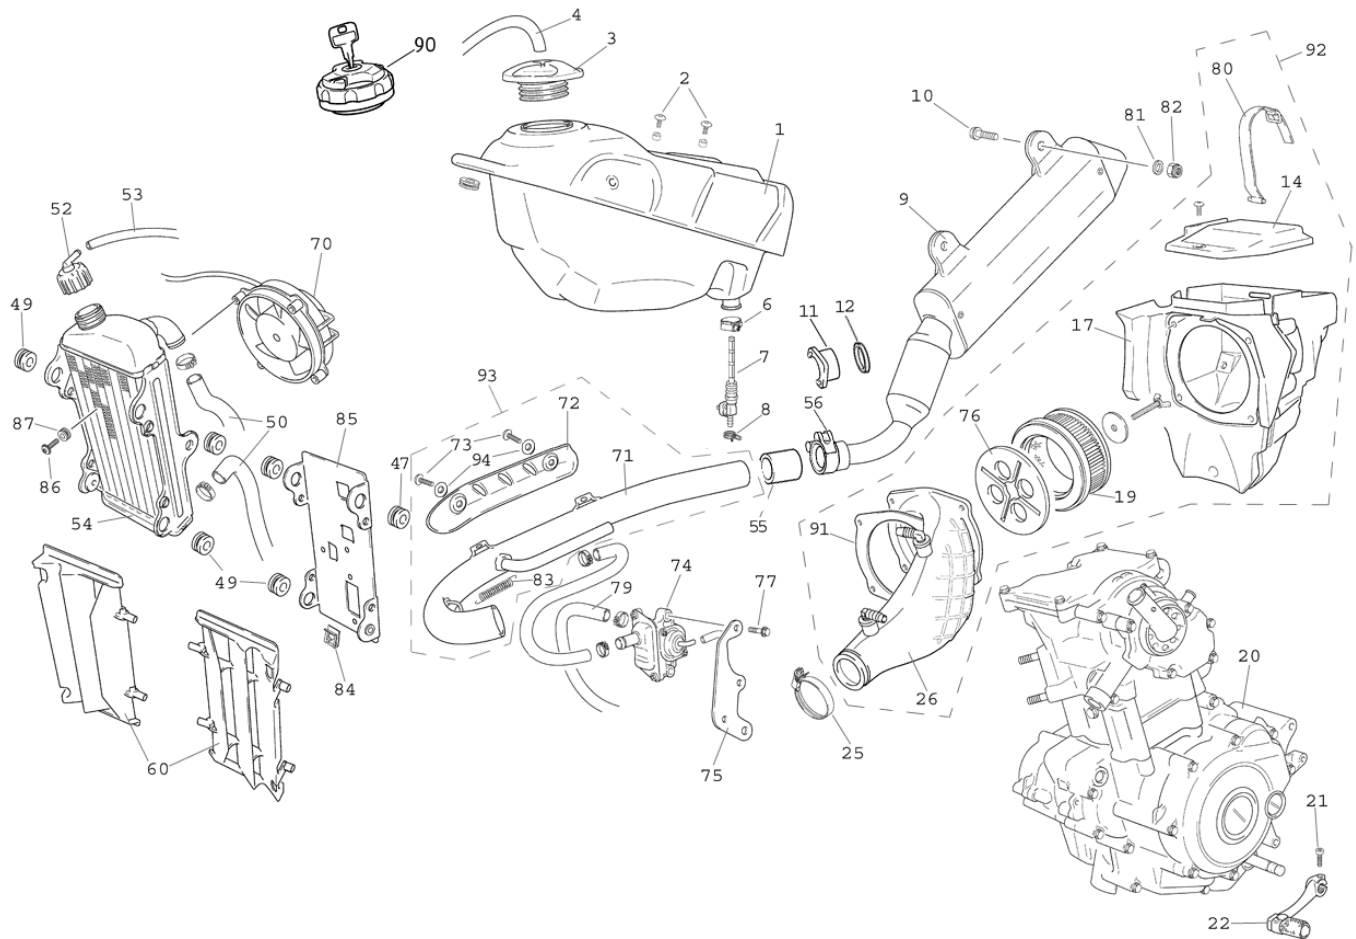

03 MTHON\k10\DEPOSIT, ESCAPE TUBE AND RADIATOR

- 1 0/000.030.5005 FUEL TANK WITH FUEL COCK 2010
- 2 0/000.460.1182 FUEL TANK ATTACHMENT BOLT
- 3 0/000.410.5300 FUEL TANK CAP
- 4 0/000.290.0570 FUEL CAP VENT HOSE
- 5 0/000.360.5012 TANK TO CHASSIS SUPPORT PAD
- 6 0/000.680.5020 FUEL COCK CLAMP
- 7 0/000.370.0502 FUEL COCK 2010
- 8 0/000.680.0510 FUEL PIPE TO COCK CLAMP
- 9 0/000.870.6005 EXHAUST SILENCER
- 10 0/000.460.0600 EXHAUST SILENCER ATTACHMENT BOLT
- 11 0/000.660.6010 PLATINA FIJACION ESCAPE
- 12 0/000.490.6000 JUNTA ESCAPE
- 14 0/000.350.5004 FILTER BOX COVER
- 17 0/000.910.5200 FILTER BOX HOUSING
- 19 0/001.070.5100 FILTER MASS
- 20 0/005.082.6310 FULL ENGINE
- 21 0/000.460.0310 GEARCHANGE PEDAL BOLT
- 22 0/005.430.6001 GEARCHANGE PEDAL
- 25 0/000.680.7002 FILTER BOX RUBBER CLAMP
- 26 0/000.360.6010 FILTER BOX TO CARBURETTOR JOIN RUBBER
- 27 0/000.680.8000 HOSE CLAMP
- 50 0/000.640.6007 RADIATOR HOSE SET
- 51 0/000.680.0550 RADIATOR HOSE CLAMPS
- 52 0/000.410.5102 RADIATOR CAP
- 53 0/000.290.0630 RADIATOR WATER RELIEF PIPE
- 54 0/000.580.6000 RADIATOR
- 55 0/000.260.6010 DOLLA ESCAPE
- 56 0/000.680.6200 ABRAZADERA ESCAPE
- 60 0/000.220.0591 RADIATING PROTECTOR
- 70 0/005.060.6000 RADIATING VENTILATOR
- 71 0/000.290.6004 EXHAUST PIPE
- 72 0/000.220.6002 PROTECTIVE TUBE ESCAPES
- 73 0/000.460.1189 SPECIAL SCREW 6X9
- 74 0/000.640.0002 AIS VALVE
- 75 0/000.980.6113 AIS VALVE HOLDER
- 76 0/000.350.5005 FILTER BOX CHOKE
- 77 0/000.460.1704 AIS VALVE ATTACHMENT BOLT
- 79 0/000.640.6010 VALVE PIPE SET
- 80 0/000.360.8002 RUBBER FIXATION BATTERY
- 83 0/000.470.6001 EXHAUST SPRING
- 85 0/000.980.6010 SUPPORT ELECTRICAL SYSTEM
- 86 0/000.460.6300 SCREW FIXATION
- 87 0/000.440.6300 WASHER FIXATION
- 90 0/000.410.5301 FUEL TANK CAP LOCKING W/KEY
- 91 0/000.910.5201 ARO FIJACION TOBERA CAJA FILTRO
- 92 0/000.910.6001 CAJA FILTRO COMPLETA
- 93 0/000.290.6007 TUBO ESCAPE COMPLETO MRT 125 2010
- 94 0/000.440.6000 ARANDELA ANTICALORICA 20x5x1