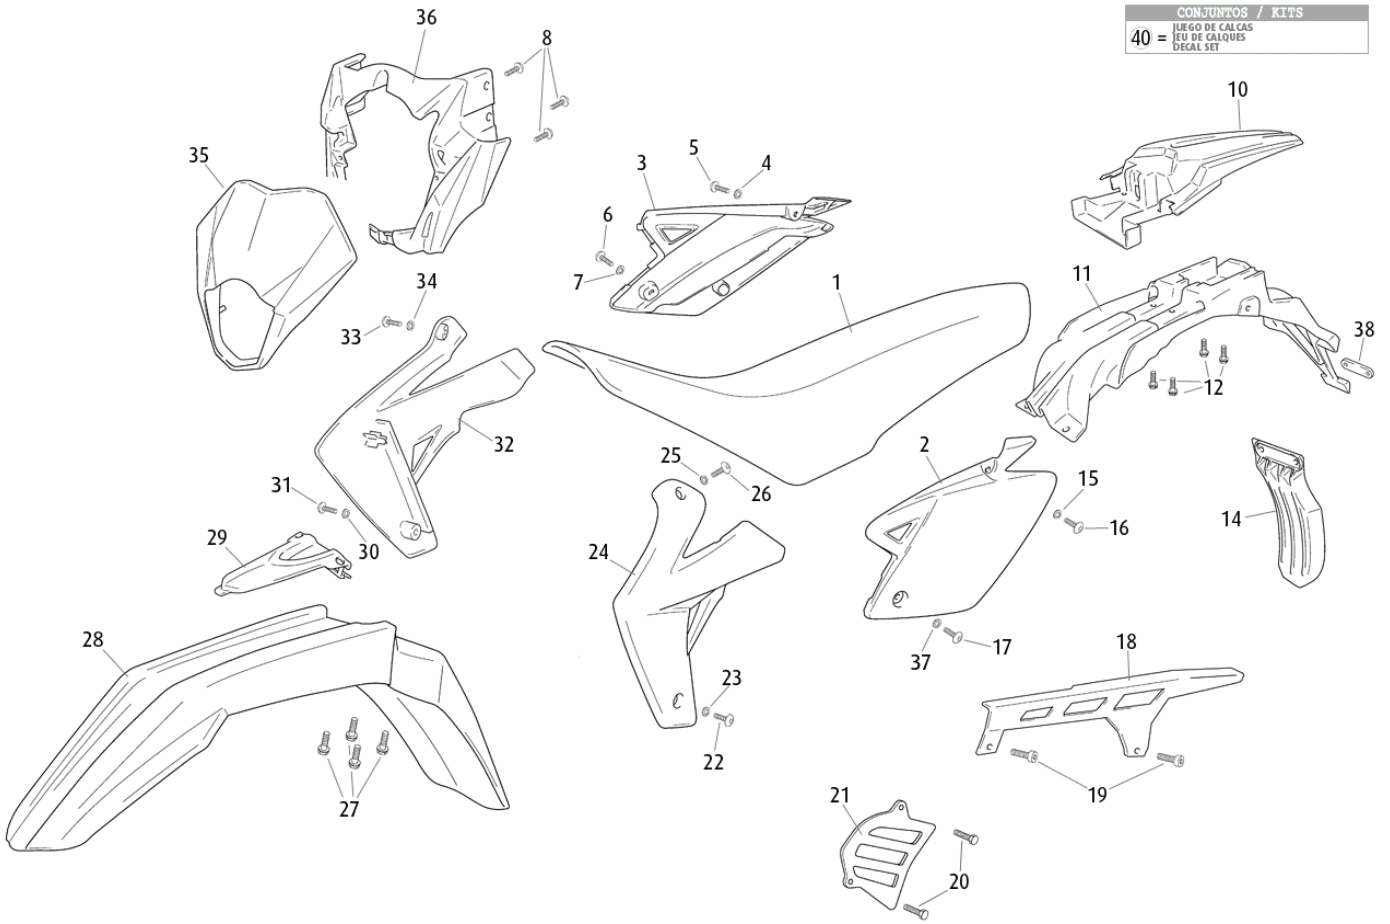

CONJUNTOS / KITS
40 = JUEGO DE CALCAS
/ Jeu de calques
/ DECAL SET

02 MTHON\k10\PLASTICS

- 1 0/000.040.5350 FULL SEAT
- 2 0/000.570.5325 RED LEFT-HAND REAR SIDE PLATE MARATHON 125 201
- 2 0/000.570.5327 BLACK LEFT-HAND REAR SIDE PLATE MARATHON 125 2
- 3 0/000.570.5326 BLACK RIGHT-HAND REAR SIDE PLATE MARATHON 125
- 3 0/000.570.5324 RED RIGHT-HAND REAR SIDE PLATE MARATHON 125 20
- 4 0/000.440.5000 SIDE PLATE WASHER
- 5 0/000.460.1182 SIDE PLATE ATTACHMENT BOLT
- 6 0/000.460.1182 SIDE PLATE ATTACHMENT BOLT
- 7 0/000.440.5000 SIDE PLATE WASHER
- 8 0/000.460.0756 HEADLAMP BRACKET PLASTIC SUPPORT ATTACHMENT BO
- 10 0/000.060.5183 WHITE REAR MUDGUARD
- 10 0/000.060.5184 BLACK REAR MUDGUARD
- 11 0/000.060.5110 TAILPIECE REAR MUDGUARD
- 12 0/000.460.5101 TAILPIECE REAR MUDGUARD ATTACHMENT BOLT
- 13 0/000.630.0530 REAR MIRROR LENS (ROUND)
- 14 0/000.200.8000 SHOCK ABSORBER PROTECTOR PLASTIC
- 15 0/000.440.5000 SIDE PLATE WASHER
- 16 0/000.460.1182 SIDE PLATE ATTACHMENT BOLT
- 17 0/000.460.1182 SIDE PLATE ATTACHMENT BOLT
- 18 0/000.200.0400 CHAIN GUARD
- 19 0/000.460.1170 CHAIN GUARD ATTACHMENT BOLT
- 20 0/000.460.0285 OUTPUT PINION PROTECTOR COVER ATTACHMENT BOLT
- 21 0/000.220.6003 OUTPUT PINION PROTECTOR COVER
- 22 0/000.460.3031 RADIATOR PLATE ATTACHMENT BOLT
- 23 0/000.440.5000 RADIATOR PLATE ATTACHMENT WASHER
- 24 0/000.570.5323 BLACK LEFT-HAND RADIATOR
- 24 0/000.570.5315 RED LEFT-HAND RADIATOR
- 25 0/000.440.5000 RADIATOR PLATE ATTACHMENT WASHER
- 26 0/000.460.1189 RADIATOR PLATE ATTACHMENT BOLT
- 27 0/000.460.0600 FRONT MUDGUARD ATTACHMENT BOLT
- 28 0/000.050.5184 BLACK FRONT MUDGUARD
- 28 0/000.050.5183 WHITE FRONT MUDGUARD
- 29 0/000.620.5302 FRONT MUDGUARD SUPPORT PLATE
- 30 0/000.440.5000 RADIATOR PLATE ATTACHMENT WASHER
- 31 0/000.460.3031 RADIATOR PLATE ATTACHMENT BOLT
- 32 0/000.570.5314 RED RIGHT-HAND RADIATOR PLATE
- 32 0/000.570.5322 BLACK RIGHT-HAND RADIATOR PLATE
- 33 0/000.460.3031 RADIATOR PLATE ATTACHMENT BOLT
- 34 0/000.440.5000 RADIATOR PLATE ATTACHMENT WASHER
- 35 0/000.620.5306 RED FRONT HEADLAMP HOLDER
- 35 0/000.620.5308 BLACK FRONT HEADLAMP HOLDER
- 36 0/000.620.5301 HEADLAMP HOLDER PLASTIC SUPPORT
- 37 0/000.440.5000 SIDE PLATE WASHER
- 38 0/000.630.0551 TAILPIECE REAR MUDGUARD REFLECTOR
- 39 0/000.220.0591 RADIATOR GUARD SET
- 40 0/000.390.5323 SHIM SET MARATHON BLACK 2010
- 40 0/000.390.5321 SHIM SET MARATHON RED 2010