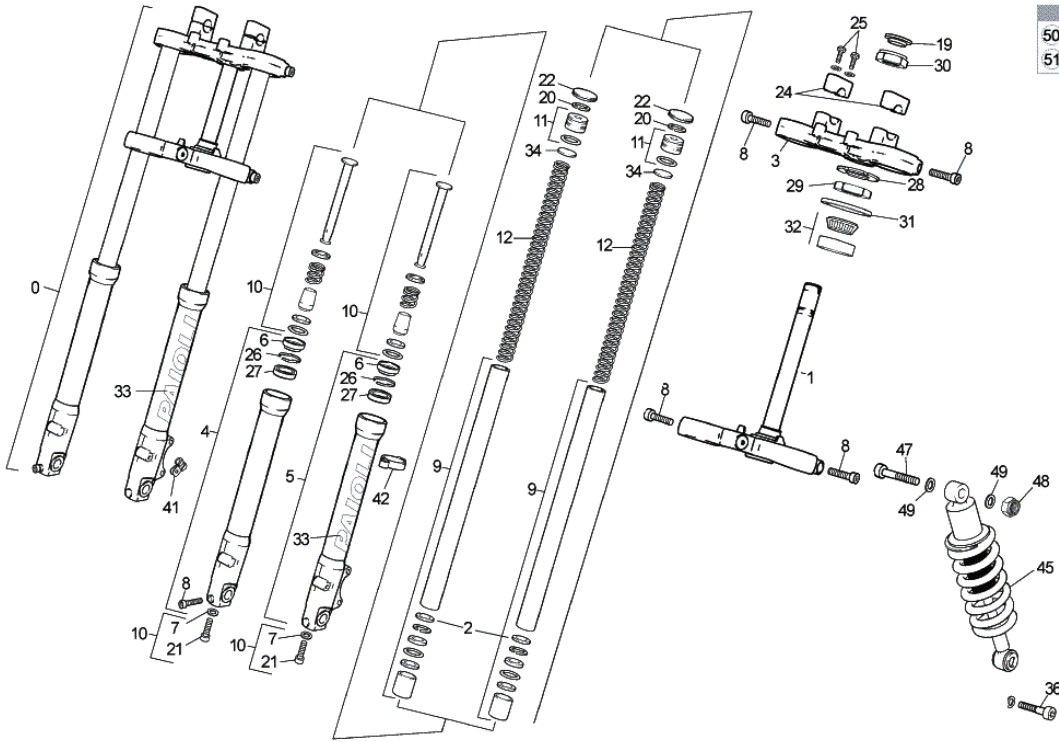

CONJUNTOS / KITS
50 = 0/000.640.6002 Der. / Droit / Right
51 = 0/000.640.6003 Izq. / Gauche / Left

07 MTHON\k10\SUSPENSION

- 0 0/000.130.6001 FORKS COMPLETE
- 1 0/000.660.6004 LOWER YOKE
- 2 0/000.480.6105 CONO FINAL CARRERA
- 3 0/000.660.6005 UPPER YOKE
- 4 0/000.880.6003 R / H FORK LEG ASSY
- 5 0/000.880.6002 L / H FORK LEG ASSY
- 6 0/000.890.5003 SEAL
- 7 0/000.440.0181 WASHER
- 8 0/000.460.0350 BOLT
- 9 0/000.290.6103 FORK INNER TUBE
- 10 0/000.290.6102 VALVE ASSY
- 11 0/000.640.6004 BUFFER
- 12 0/000.470.6101 FORK SPRING
- 19 0/000.410.6001 PLUG
- 20 0/000.300.6002 CIRCLIP
- 21 0/000.460.4020 TORNILLO FIJ.TUBO PRINCIPAL HORQ.
- 22 0/000.410.8001 PLUG
- 24 0/000.350.6003 CLAMP
- 25 0/000.460.0352 BOLT
- 26 0/000.300.6003 CIRCLIP
- 27 0/000.890.6003 OIL SEAL
- 28 0/000.440.0050 (BOLSA 5 Uds) ARAND.TUERCA TIJA Q35 X 25 X 1
- 29 0/000.340.6001 NUT
- 30 0/000.340.6002 NUT
- 31 0/000.200.7000 COVER
- 32 0/000.960.0200 STEERING BEARING
- 33 0/000.390.5204 DECAL
- 34 0/000.480.6200 SPACE SPRING
- 36 0/000.460.0407 BOLT
- 41 0/000.480.1550 SLEEVE
- 41 0/000.680.0300 CLIP
- 42 0/000.680.5020 GUIDE
- 43 0/000.470.5004 SPRING
- 45 0/000.180.0750 SHOCK
- 47 0/000.460.0402 TORNILLO FIJ.AMORTIGUADOR
- 48 0/000.340.0182 TUERCA TORNILLO AMORTIGUADOR
- 49 0/000.440.0110 ARANDELA FIJ.AMORTIGUADOR
- 50 0/000.640.6002 R / H FORK LEG COMPLETE
- 51 0/000.640.6003 L / H FORK LEG COMPLETE