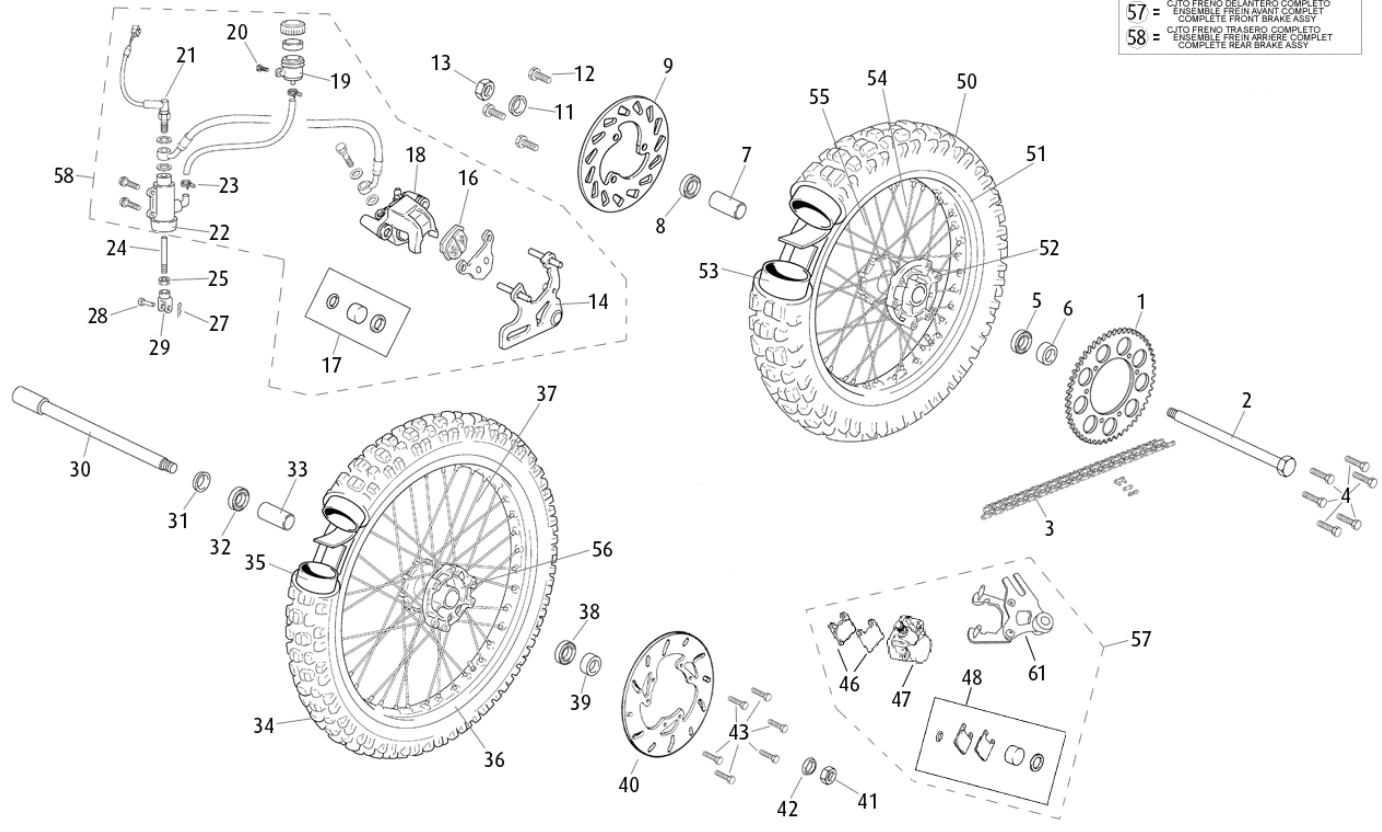

CONJUNTOS / KITS
59 = 37+56+36
60 = 51+52+54+55
57 = CITO FRENO DELANTERO COMPLETO
ENSEMBLE FREIN AVANT COMPLET
COMPLETE FRONT BRAKE ASSY
58 = CITO FRENO TRASERO COMPLETO
ENSEMBLE FREIN ARRIERE COMPLET
COMPLETE REAR BRAKE ASSY

06 MTHON\k10\WHEELS AND CONTROLS

- 1 0/000.500.6002 DRIVE PLATE Z/56
- 2 0/000.190.5301 REAR WHEEL SHAFT
- 3 0/001.050.6010 CHAIN
- 4 0/000.460.0672 DRIVE PLATE BOLT
- 5 0/000.960.0050 WHEEL BEARING
- 6 0/000.480.5033 WHEEL SEPARATOR
- 8 0/000.960.0050 WHEEL BEARING
- 9 0/001.090.0207 REAR BRAKE DISC
- 11 0/000.440.0123 BRAKE DISC SEPARATOR
- 12 0/000.460.5002 BRAKE DISC BOLT
- 13 0/000.340.0186 REAR SHAFT NUT
- 14 0/000.980.0746 REAR BRAKE CALIPER HOLDER
- 16 0/000.930.0090 REAR DISC BRAKE PAD SET
- 17 0/000.640.0453 REAR BRAKE CALIPER REPAIR KIT
- 18 0/000.860.5102 REAR BRAKE CALIPER W/ HOLDER
- 19 0/000.030.0170 BRAKE FLUID TANK
- 20 0/000.460.0600 BRAKE FLUID ATTACHMENT BOLT
- 21 0/000.720.0075 REAR BRAKE SWITCH
- 22 0/000.820.0310 SINGLE REAR BRAKE PUMP
- 23 0/000.680.0500 BRAKE PUMP HOSE CLAMP
- 24 0/000.240.5001 BRAKE PUMP PUSHROD
- 25 0/000.340.0130 BRAKE PUMP PUSHROD NUT
- 27 0/000.840.0060 PIN CLIP
- 28 0/000.840.0090 BRAKE LEVER PIN
- 29 0/000.130.0150 BRAKE PEDAL FORK
- 30 0/000.190.5100 FRONT WHEEL SHAFT
- 31 0/000.480.5031 FRONT WHEEL SHAFT SEPARATOR
- 32 0/000.960.0050 FRONT WHEEL BEARING
- 33 0/000.480.5031 FRONT WHEEL SEPARATOR
- 34 0/000.510.0500 FRONT WHEEL TYRE 80/90-21
- 35 0/000.520.0500 FRONT WHEEL CHAMBER
- 36 0/000.230.0803 SINGLE FRONT WHEEL RIM
- 37 0/000.540.5005 FRONT WHEEL SPOKES
- 38 0/000.960.0050 FRONT WHEEL BEARING
- 39 0/000.480.5032 FRONT WHEEL SEPARATOR
- 40 0/001.090.0200 FRONT BRAKE DISC D.260
- 41 0/000.340.0600 FRONT WHEEL SHAFT NUT
- 42 0/000.440.0123 FRONT WHEEL SHAFT WASHER
- 43 0/000.460.5001 FRONT BRAKE DISC ATTACHMENT BOLT
- 44 0/000.460.0350 FRONT BRAKE CALIPER BOLT
- 45 0/000.980.0746 FRONT DISC BRAKE HOLDER
- 46 0/000.930.8000 FRONT BRAKE PAD SET
- 47 0/000.860.8000 SINGLE FRONT BRAKE CALIPER
- 48 0/000.640.0453 FRONT BRAKE CALIPER REPAIR KIT
- 50 0/000.510.0510 REAR WHEEL TYRE 110/80- 18
- 51 0/000.230.0853 SINGLE REAR WHEEL RIM
- 52 0/000.080.0120 SINGLE REAR WHEEL SPOOL
- 53 0/000.520.0510 REAR WHEEL CHAMBER
- 54 0/000.540.0160 REAR WHEEL SPOKES
- 55 0/000.540.5011 REAR WHEEL SPOKES
- 56 0/000.070.0120 SINGLE FRONT WHEEL SPOOL
- 57 0/000.820.0713 FULL FRONT BRAKE ASSEMBLY
- 58 0/000.820.0764 FULL REAR BRAKE ASSEMBLY
- 59 0/000.110.5440 COMPLETE FRONT WHEEL ASSEMBLY W/O RUBBER
- 60 0/000.120.5440 COMPLETE REAR WHEEL ASSEMBLY W/O RUBBER