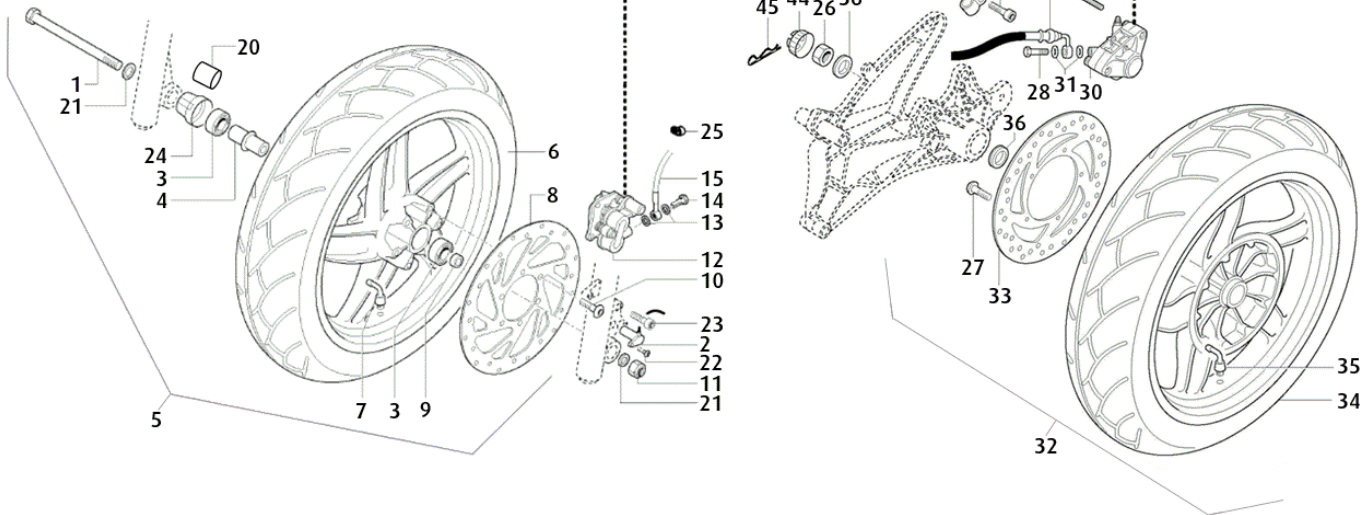

07 CITY\k14\WHEELS AND CONTROLS

- 1 0/000.190.3008 FRONT AXLE
- 2 0/001.010.3003 ELECTRONIC SENSOR
- 3 0 WHEEL BEARING
- 4 0 INNER WHEEL SPACER
- 5 0/000.230.3006 FRONT WHEEL INTEGRAL
- 6 0/000.510.3002 FRONT TIRE
- 7 0/000.640.7000 VALVE TUBELES
- 8 0/001.090.3003 BRAKE DISC FRONT
- 9 0/000.480.8008 SEPARATOR
- 10 0/000.460.9008 SCREW
- 11 0/000.340.0186 BOLT
- 12 0/000.860.3013 FRONT BRAKE CALIPER
- 13 0/000.440.7002 WASHER DISC GASKET
- 14 0/000.460.3039 SCREW BRAKE HOSE
- 15 0/000.290.0273 FRONT BRAKE HOSE
- 16 0/000.640.0031 SCREW CLAMP
- 17 0/000.640.3023 CALIPER REPAIR KIT
- 18 0/000.640.3024 FRONT BRAKE CALIPER SUPPORT
- 19 0/000.930.3005 FRONT DISC BRAKE SET JAWS
- 20 0/000.480.3020 WHEEL SPACER
- 21 0/000.440.0123 SPACER M14 DIN 125-A
- 22 0/000.460.9008 SCREW
- 23 0/000.460.0671 SCREW
- 24 0/000.350.3016 SPACER WHEEL COVER. PT-131
- 25 0/000.360.3001 RUBBER HOLDER
- 26 0/000.340.3009 WHEEL NUT
- 27 0/000.440.0240 SCREW DISC
- 28 0/000.460.3029 SCREW BRAKE HOSE
- 29 0/000.290.0274 REAR BRAKE HOSE PT131
- 30 0/000.860.3014 REAR BRAKE CALIPER BLEED PT131
- 31 0/000.440.1040 WASHER DISC GASKET
- 32 0/000.230.3007 INTEGRAL REAR TIRE PT-131
- 33 0/001.090.3004 REAR BRAKE DISC PT-131 0240
- 34 0/000.510.3003 COVER RR. 140/60 - 14 "TUBELESS
- 35 0/000.640.7000 TUBELESS VALVE ASSEMBLY PT102
- 36 0 REAR WHEEL BEARING
- 37 0/000.640.0033 CALIPER SCREW KIT
- 38 0 CROWN BRAKE PADS
- 39 0/000.930.3007 REAR BRAKE PADS SET
- 40 0/000.640.3025 REAR BRAKE CALIPER REPAIR KIT
- 42 0/000.460.0671 SCREW CLAMP
- 44 0/000.410.3011 REAR WHEEL NUT CAP
- 45 0 PIN WHEEL NUT
- 46 0/000.340.5101 NUT
- 47 0/000.460.3032 SCREW
- 48 0/000.680.3006 CLAMP