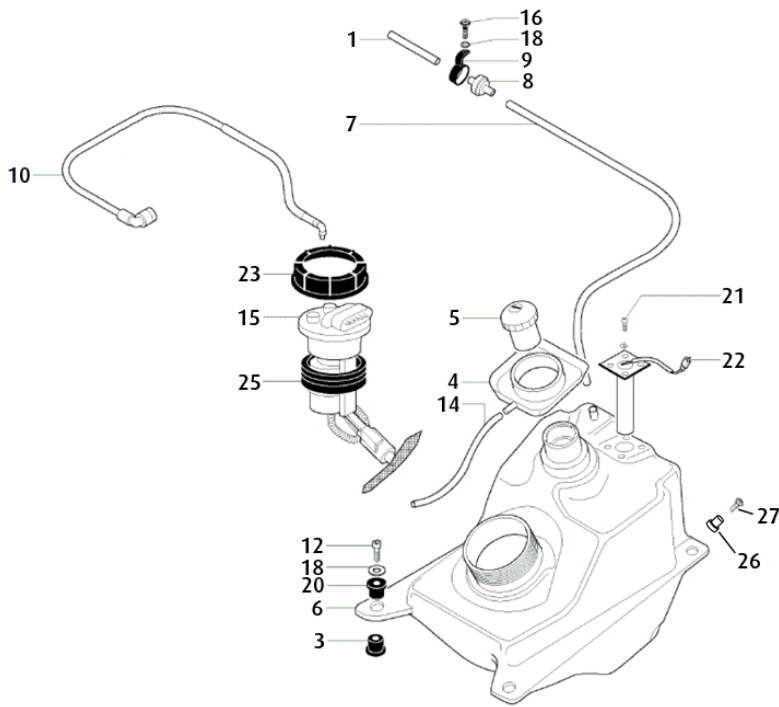

01 CITY\k14\CHASSIS

- 1 0/000.010.3001 FRAME
- 2 0/000.570.3309 FUEL TANK PROTECTION
- 3 0/000.360.3022 RUBBER PROTECTOR REAR LIGHT
- 4 0/000.340.5101 NUT M6
- 5 0/000.460.3032 6X14 SCREW
- 6 0/000.460.3031 SCREW 6X20
- 7 0/000.340.3010 NUT SWINGARM
- 8 0/000.980.3048 MOTOR SUPPORT
- 9 0/000.190.3009 SHAFT
- 10 0/000.980.3042 MOTOR SUPPORT
- 11 0/000.460.0600 SCREW M6X16
- 12 0/000.210.3004 CENTRAL STAND
- 13 0/000.460.0559 SCREW M10X130
- 14 0/000.470.3001 SPRING DOUBLE STAND
- 15 0/000.460.0564 SCREW M10X70
- 16 0/000.360.3031 STAND RUBBER
- 17 0/000.210.3005 SIDE STAND
- 18 0/000.190.3010 SHAFT
- 19 0/000.480.3014 SEPARADOR SIDE STAND
- 20 0/000.470.3008 SIDE STAND SPRING
- 21 0/000.440.0110 WASHER 10X24X1,5
- 22 0/000.460.3029 SCREW 10X30X1,25 DRACOMET
- 23 0/000.300.3001 FORK RETAINER CLIP
- 24 0/000.440.0110 WASHER 10X24X1,5
- 25 0/000.480.3024 SEPARADOR CENTRE STAND
- 26 0/000.470.3010 DOCK
- 27 0/001.060.3001 FULL GAME LOCKS
- 28 0/000.980.3039 SUPPORT
- 29 0/000.440.0014 WASHER o 15
- 30 0/000.570.3307 EXTRA FUEL TANK PROTECTION
- 31 0/000.680.3007 CLAMP
- 32 0/000.680.3007 CLAMP
- 33 0/000.460.0600 SCREW M6X16
- 35 0/000.440.0221 WASHER GLOWER o 10
- 37 0/000.680.3001 CLAMP
- 38 0/000.470.3009 DOCK STAND EXTERNAL