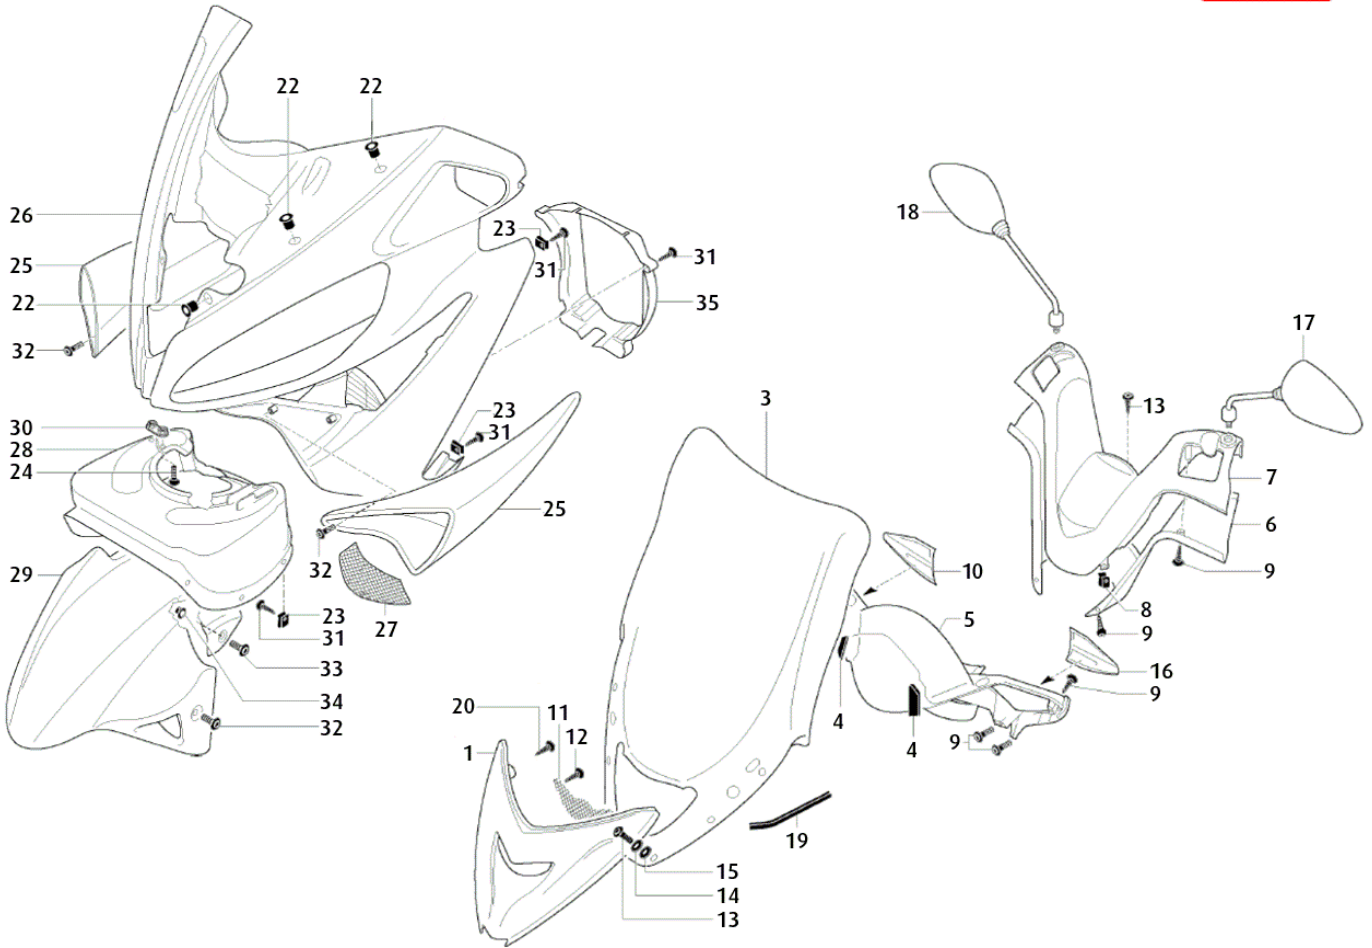

03 CITY\k14\CHASSIS

- 1 0/000.570.3315 FRONT FAIRING COVER
- 3 0/000.780.3000 GLASS WINDSHIELD
- 4 0/000.490.3007 BOARD FRONT COVER
- 5 0/000.570.3000 TOP TABLIER
- 6 0/000.570.3001 LOWER HANDLEBAR COVER
- 7 0/000.570.3304 HANDLEBAR COVER TOP
- 8 0/000.340.5003 NUT 4, 8
- 9 0/000.460.3007 SCREW 4, 8X13
- 10 0/000.350.3020 TOP RIGHT ARROW
- 11 0/000.220.3004 GRILLE FRONT FAIRING
- 12 0/000.460.3007 SCREW 4, 8X13
- 13 0/000.460.3019 SCREW 4X18
- 14 0/000.440.0130 WASHER 6, 5X17X1,5
- 15 0/000.440.0233 WASHER M5X15X1,5
- 16 0/000.350.3019 TOP LEFT ARROW
- 17 0/000.990.3004 MIRROR LEFT
- 18 0/000.990.3005 MIRROR RIGHT
- 19 0/000.220.3003 PROTECTOR BLACK NYLON
- 20 0/000.460.3018 SCREW 5X25
- 22 0/000.360.3017 ANTI VIBRATION RUBBER
- 23 0/000.340.5003 NUT 4, 8
- 24 0/000.460.3032 SCREW 6X14
- 25 0/000.570.3321 BLACK FRONT AIR TAKING
- 25 0/000.570.3326 GRAY FRONT AIR TAKING
- 26 0/000.570.3322 FRONT COVER BLACK
- 26 0/000.570.3316 FRONT COVER WHITE
- 27 0/000.640.3020 GRILLE INOX
- 28 0/000.570.3287 LOWER FRONT FENDER FRONT
- 29 0/000.050.3013 FRONT FENDER BLACK
- 30 0/000.980.3037 MOUNT UNION
- 31 0/000.460.3017 SCREW 4, 8X16
- 32 0/000.460.3031 SCREW 6X20
- 33 0/000.460.3030 SCREW 6X20
- 34 0/000.340.0170 NUT M6
- 35 0/000.570.3285 AIR channeler