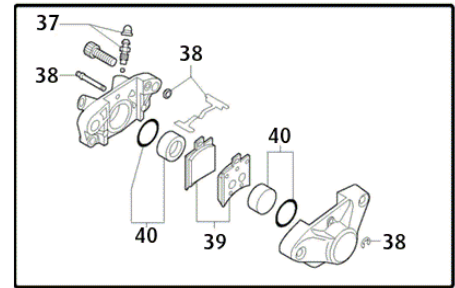

07 CITY\k14\WHEELS AND CONTROLS

- 1 0/000.190.3008 FRONT AXLE
- 2 0/001.010.3003 ELECTRONIC SENSOR
- 3 0 WHEEL BEARING
- 4 0 INNER WHEEL SPACER
- 5 0/000.230.3006 FRONT WHEEL INTEGRAL
- 6 0/000.510.3002 FRONT TIRE
- 7 0/000.640.7000 VALVE TUBELES
- 8 0/001.090.3003 BRAKE DISC FRONT
- 9 0/000.480.8008 SEPARATOR
- 10 0/000.460.9008 SCREW
- 11 0/000.340.0186 BOLT
- 12 0/000.860.3013 FRONT BRAKE CALIPER
- 13 0/000.440.7002 WASHER DISC GASKET
- 14 0/000.460.3039 SCREW BRAKE HOSE
- 15 0/000.290.0273 FRONT BRAKE HOSE
- 16 0/000.640.0031 SCREW CLAMP
- 17 0/000.640.3023 CALIPER REPAIR KIT
- 18 0/000.640.3024 FRONT BRAKE CALIPER SUPPORT
- 19 0/000.930.3005 FRONT DISC BRAKE SET JAWS
- 20 0/000.480.3020 WHEEL SPACER
- 21 0/000.440.0123 SPACER M14 DIN 125-A
- 22 0/000.460.9008 SCREW
- 23 0/000.460.0671 SCREW
- 24 0/000.350.3016 SPACER WHEEL COVER. PT-131
- 25 0/000.360.3001 RUBBER HOLDER
- 26 0/000.340.3009 WHEEL NUT
- 27 0/000.440.0240 SCREW DISC
- 28 0/000.460.3029 SCREW BRAKE HOSE
- 29 0/000.290.0274 REAR BRAKE HOSE PT131
- 30 0/000.860.3014 REAR BRAKE CALIPER BLEED PT131
- 31 0/000.440.1040 WASHER DISC GASKET
- 32 0/000.230.3007 INTEGRAL REAR TIRE PT-131
- 33 0/001.090.3004 REAR BRAKE DISC PT-131 0240
- 34 0/000.510.3003 COVER RR. 140/60 - 14 "TUBELESS
- 35 0/000.640.7000 TUBELESS VALVE ASSEMBLY PT102
- 36 0 REAR WHEEL BEARING
- 37 0/000.640.0033 CALIPER SCREW KIT
- 38 0 CROWN BRAKE PADS
- 39 0/000.930.3007 REAR BRAKE PADS SET
- 40 0/000.640.3025 REAR BRAKE CALIPER REPAIR KIT
- 42 0/000.460.0671 SCREW CLAMP
- 44 0/000.410.3011 REAR WHEEL NUT CAP
- 45 0 PIN WHEEL NUT
- 46 0/000.340.5101 NUT
- 47 0/000.460.3032 SCREW
- 48 0/000.680.3006 CLAMP