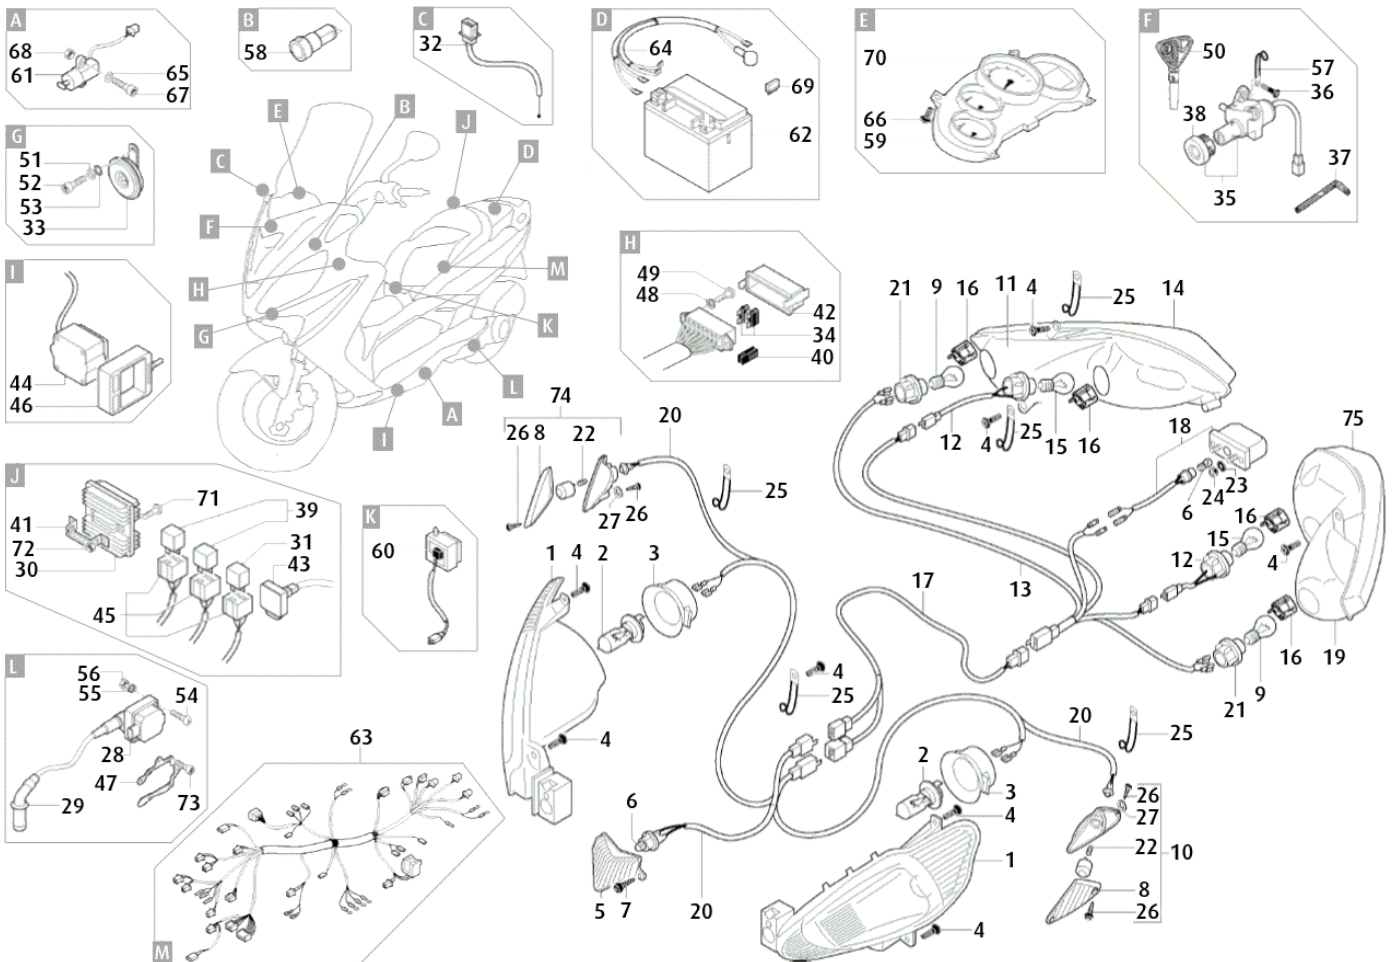

10 CITY\k14\SYSTEM ELECTRICS AND LIGHTS

- 1 0/000.150.3006 FULL FRONT DRIVER
- 2 0 HEADLIGHT LAMP
- 3 0 RUBBER HOOD FRONT HEADLIGHT LAMP
- 4 0/000.460.3018 SCREW FRONT CORNER
- 5 0/000.150.3008 LIGHT FRONT CORNER POSITION
- 6 0 LIGHTHOUSE LAMP LIGHT POSITION
- 7 0/000.460.0756 SCREW FRONT CORNER
- 9 0 TAIL LAMP
- 10 0/000.150.3007 FLASHING LEFT FRONT
- 11 0/000.150.3004 RIGHT REAR LIGHT
- 12 0 INSTALLATION TAILLIGHT
- 13 0/000.160.3009 REAR LIGHTS INSTALLATION SUPPLEMENT
- 14 0/000.150.3004 PILOTO TRASERO DERECHO
- 15 0 TAIL LAMP
- 16 0 REAR LIGHT FIXTURE
- 17 0/000.160.3000 ELECTRICAL INSTALLATION HOME
- 18 0/000.150.3003 PILOTO LIGHT PLATE
- 19 0/000.150.3005 LEFT TAIL
- 20 0/000.160.3010 INSTALLATION FRONT LIGHTS
- 21 0 HOLDER REAR
- 25 0/000.980.3025 BRACKET MOUNTING CABLES
- 28 0 EXTERNAL COIL
- 29 0 SPARK PIPE
- 30 0/005.070.3000 CURRENT REGULATOR
- 31 0/000.720.3006 STARTER RELAY 70 AH.
- 33 0/000.420.5010 HORN
- 34 0 FUSE INSTALLATION
- 35 0/001.060.3001 FULL LOCK
- 38 0 COVER LOCK
- 39 0/001.200.3006 STARTER RELAY 12V. 30 AH
- 41 0/000.220.3011 PROTECTOR REGULATOR
- 42 0 FUSE BOX COVER
- 43 0/001.200.5032 CENTRAL INTERMITTENCE
- 47 0 COIL BRACKET
- 52 0 SCREW
- 53 0 WASHER
- 54 0 SCREW
- 55 0 WASHER
- 56 0 NUT
- 58 0/005.070.3003 POWER CONECTOR
- 60 0/000.150.3009 PILOTO LIGHT HOOD
- 61 0/001.010.3005 SWITCH STAND
- 62 0/000.900.3002 BATTERY 12 V.
- 63 0/000.160.3000 ELECTRICAL MAIN
- 64 0/000.160.3011 INSTALACION SUPLEMENTO BATERIA
- 65 0 WASHER
- 66 0 SCREW
- 67 0 SCREW
- 68 0 NUT
- 70 0/001.000.3004 DIGITAL PANEL
- 71 0/000.150.3005 PILOTO TRASERO IZQUIERDO
- 74 0/000.150.3008 FLASHING RIGHT FRONT
- 75 0/000.150.3005 RIGHT-FRONT