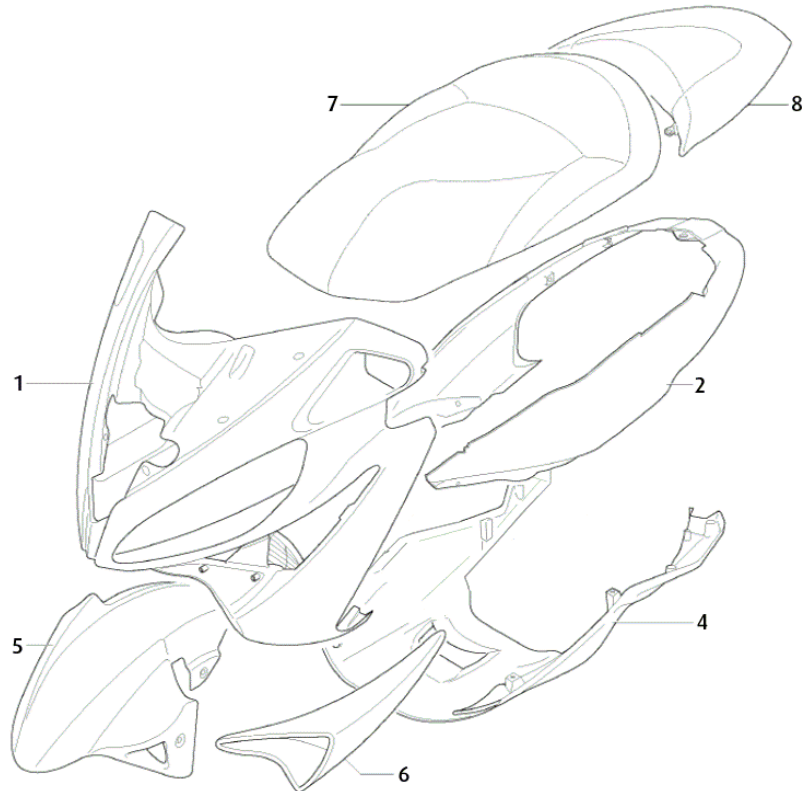

CONJUNTOS / KITS
JUEGO DE CALCAS
JEU DE CALQUES
DECAL SET

10 =

04 CITY\k14\PLASTICS

- 1 0/000.570.3322 FRONT COVER BLACK
- 1 0/000.570.3316 FRONT COVER WHITE
- 2 0/000.570.3325 WHITE FULL BLACK COVER
- 2 0/000.570.3317 WHITE FULL WHITE COVER
- 4 0/000.570.3320 KEEL BLACK BOTTOM
- 5 0/000.050.3013 FRONT FENDER
- 6 0/000.570.3326 GRAY FRONT AIR TAKING
- 6 0/000.570.3321 BLACK FRONT AIR TAKING
- 7 0/000.040.3009 CARBON BLACK RIDER SADDLE
- 8 0/000.040.3010 PASSENGER SADDLE BLACK CARBON
- 9 0/000.570.3324 LEFT FOOT GREEN
- 9 0/000.570.3319 LEFT FOOT BLACK
- 10 0/000.390.3025 KIT RED / BLACK STICKERS
- 11 0/000.390.3026 REAR STICKER 125 CC
- 12 0/000.390.3027 REAR STICKER 300 CC