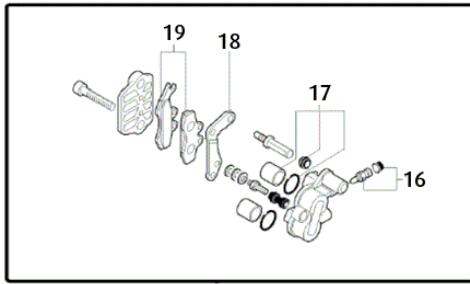

07 CITY\k14\WHEELS AND CONTROLS

- 1 0/000.190.3008 FRONT AXLE
- 2 0/001.010.3003 ELECTRONIC SENSOR
- 3 0 WHEEL BEARING
- 4 0 INNER WHEEL SPACER
- 5 0/000.230.3006 FRONT WHEEL INTEGRAL
- 6 0/000.510.3002 FRONT TIRE
- 7 0/000.640.7000 VALVE TUBELES
- 8 0/001.090.3003 BRAKE DISC FRONT
- 9 0/000.480.8008 SEPARATOR
- 10 0/000.460.9008 SCREW
- 11 0/000.340.0186 BOLT
- 12 0/000.860.3013 FRONT BRAKE CALIPER
- 13 0/000.440.7002 WASHER DISC GASKET
- 14 0/000.460.3039 SCREW BRAKE HOSE
- 15 0/000.290.0273 FRONT BRAKE HOSE
- 16 0/000.640.0031 SCREW CLAMP
- 17 0/000.640.3023 CALIPER REPAIR KIT
- 18 0/000.640.3024 FRONT BRAKE CALIPER SUPPORT
- 19 0/000.930.3005 FRONT DISC BRAKE SET JAWS
- 20 0/000.480.3020 WHEEL SPACER
- 21 0/000.440.0123 SPACER M14 DIN 125-A
- 22 0/000.460.9008 SCREW
- 23 0/000.460.0671 SCREW
- 24 0/000.350.3016 SPACER WHEEL COVER. PT-131
- 25 0/000.360.3001 RUBBER HOLDER
- 26 0/000.340.3009 WHEEL NUT
- 27 0/000.440.0240 SCREW DISC
- 28 0/000.460.3029 SCREW BRAKE HOSE
- 29 0/000.290.0274 REAR BRAKE HOSE PT131
- 30 0/000.860.3014 REAR BRAKE CALIPER BLEED PT131
- 31 0/000.440.1040 WASHER DISC GASKET
- 32 0/000.230.3007 INTEGRAL REAR TIRE PT-131
- 33 0/001.090.3004 REAR BRAKE DISC PT-131 0240
- 34 0/000.510.3003 COVER RR. 140/60 - 14 "TUBELESS
- 35 0/000.640.7000 TUBELESS VALVE ASSEMBLY PT102
- 36 0 REAR WHEEL BEARING
- 37 0/000.640.0033 CALIPER SCREW KIT
- 38 0 CROWN BRAKE PADS
- 39 0/000.930.3007 REAR BRAKE PADS SET
- 40 0/000.640.3025 REAR BRAKE CALIPER REPAIR KIT
- 42 0/000.460.0671 SCREW CLAMP
- 44 0/000.410.3011 REAR WHEEL NUT CAP
- 45 0 PIN WHEEL NUT
- 46 0/000.340.5101 NUT
- 47 0/000.460.3032 SCREW
- 48 0/000.680.3006 CLAMP