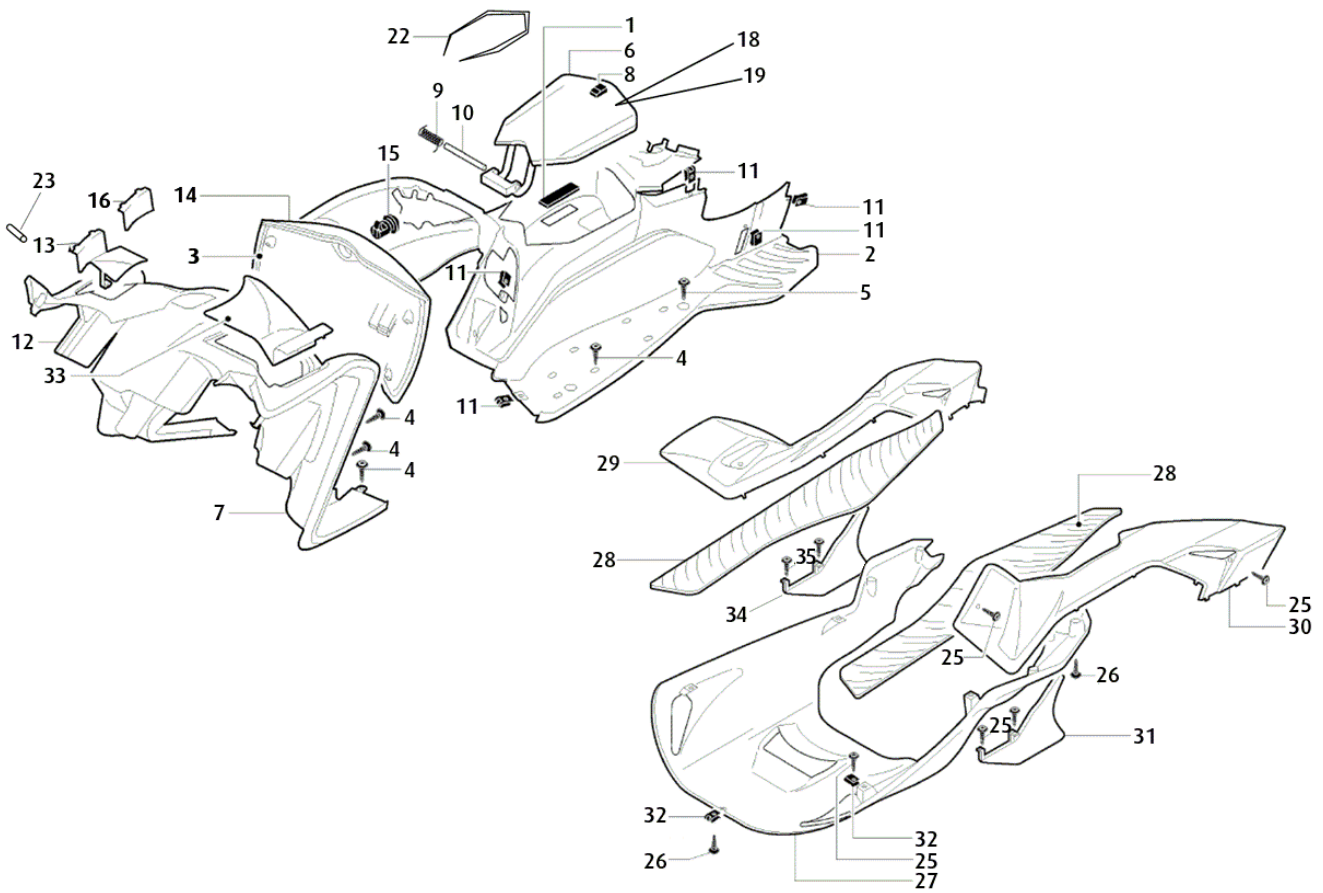

05 CITY\k14\CHASSIS

- 1 0/000.350.3015 FRAME NUMBER COVER
- 2 0/000.570.3308 FOOTREST BLACK
- 3 0/000.350.3010 INNER COVER GLOVE
- 4 0/000.460.3007 SCREW 4,8X13
- 5 0/000.460.3032 SCREW 6X14
- 6 0/000.350.3018 FUEL TANK COVER
- 7 0/000.570.3291 BLACK FRONT FRONT PLATE
- 8 0/000.570.3294 OPENING PLASTIC BUTTOM
- 9 0/000.470.3013 SPRING SLIDING TOP
- 10 0/000.840.3002 BOLT INOX
- 11 0/000.340.5003 NUT 4,8
- 12 0/000.570.3005 COFRE
- 13 0/000.350.3011 LID
- 14 0/000.350.3009 LID GLOVE BOX
- 16 0/000.350.3017 SIDE COVER
- 17 0/000.570.3295 STOP GUIDE BUTTOM
- 18 0/000.470.3013 SPRING SLIDING TOP
- 19 0/000.460.0032 SCREW M2,9 X9,5
- 21 0/000.460.1165 SCREW 3,5X12
- 22 0/000.460.3008 SCRE 6X12
- 24 0/000.570.3310 ARM LID RIGHT / LEFT
- 25 0/000.460.3007 SCREW 8X13
- 26 0/000.460.3032 SCREW 6X14
- 27 0/000.570.3320 KEEL BLACK BOTTOM
- 28 0/000.360.3024 RUBBER FOOT
- 29 0/000.570.3319 LEFT FOOT COVER BLACK
- 29 0/000.570.3323 RIGHT FOOT COVER SILVER
- 29 0/000.570.3318 RIGHT FOOT COVER BLACK
- 29 0/000.570.3324 LEFT FOOT COVER SILVER
- 30 0/000.570.3305 PROTECTOR PLATE KEEL
- 32 0/000.440.0233 WASHER M5X15X1,5
- 33 0/000.350.3021 WATER TANK LID
- 34 0/000.570.3306 MOTOR PROTECTOR PLATE RIGHT
- 34 0/000.570.3306 MOTOR PROTECTOR PLATE RIGHT
- 35 0/000.460.0740 SCREW
- 36 0/000.480.0710 SEPARATOR