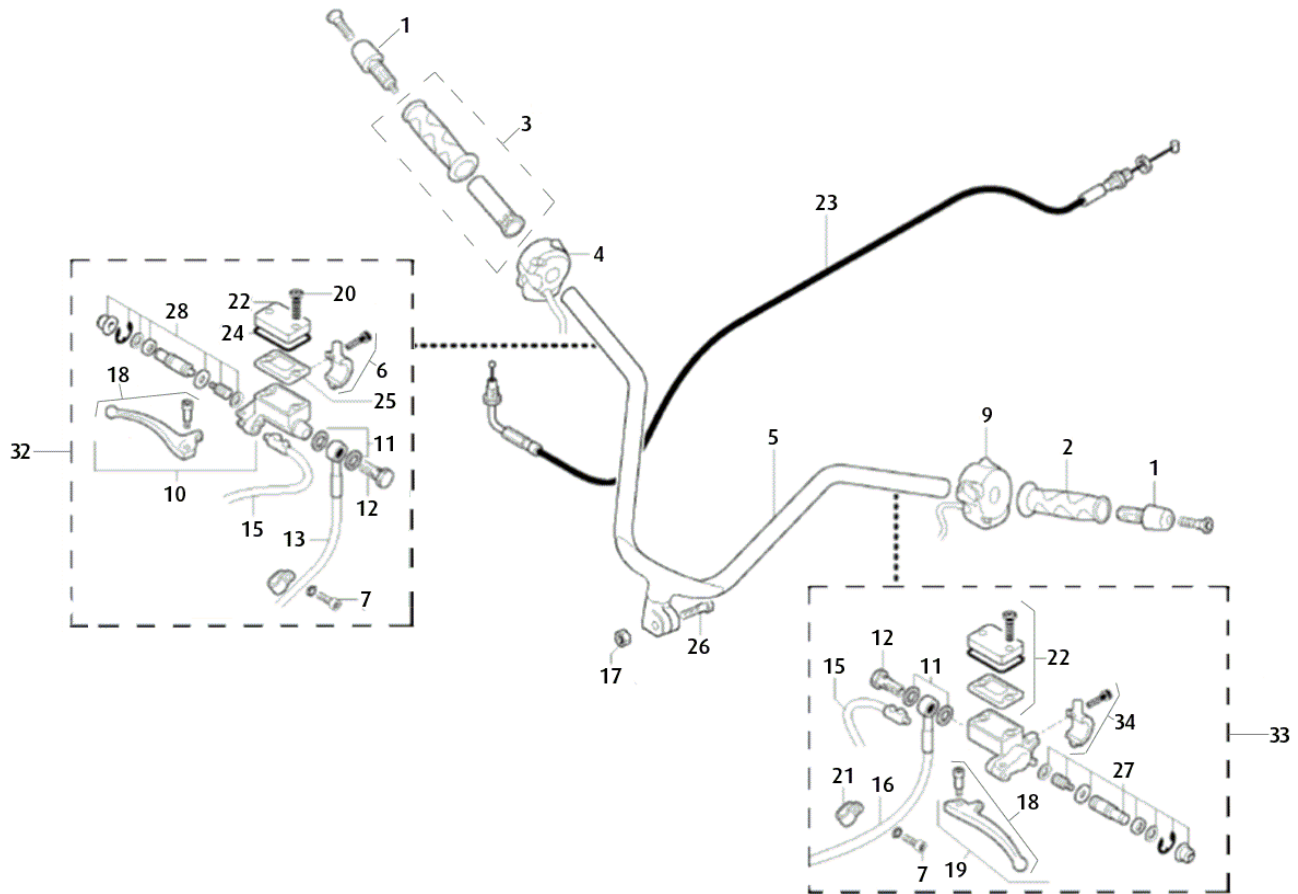

11 CITY\k14\MANILLARES AND CONTROLS

- 1 0/000.170.3003 CONTRAPESO MANILLAR
- 2 0/000.530.3005 Left rubber fist
- 3 0/000.530.3003 FULL THROTTLE
- 4 0/000.720.3005 RIGHT SWITCH
- 5 0/000.170.3002 CITY LINE HANDLE 125/300
- 6 0/000.640.0027 BRAKE PUMP FLANGE
- 7 0/000.460.3031 SCREW
- 9 0/000.720.3001 LEFT TCONMUTADOR
- 10 0/000.860.0322 PUMP WITH FRONT BRAKE LEVER
- 11 0/000.440.7002 SCREW WASHER RACORD
- 12 0/000.330.0101 SCREW RACORD
- 13 0/000.290.0273 FRONT BRAKE HOSE
- 15 0/000.720.0070 FLAG STOP RIGHT / LEFT
- 16 0/000.290.0274 REAR BRAKE HOSE
- 17 0/000.340.3004 NUT BOLT HANDLE
- 18 0/000.830.1007 BRAKE LEVER FRONT AND REAR SINGLE
- 19 0/000.820.0323 PUMP WITH REAR BRAKE LEVER
- 21 0/000.680.3006 CLAMP
- 22 0/000.640.0028 COMPLETE BRAKE COVER
- 23 0/000.550.3002 THROTTLE CABLE
- 26 0/000.460.3043 SCREW FIXING HANDLE
- 27 0/000.640.0032 PUMP REPAIR KIT REAR BRAKE
- 28 0/000.640.0029 PUMP REPAIR KIT FRONT BRAKE
- 32 0/000.820.3005 BRAKE ASSY
- 33 0/000.820.3006 COMPLETE REAR BRAKE
- 34 0/000.640.0039 REAR BRAKE PUMP FLANGE