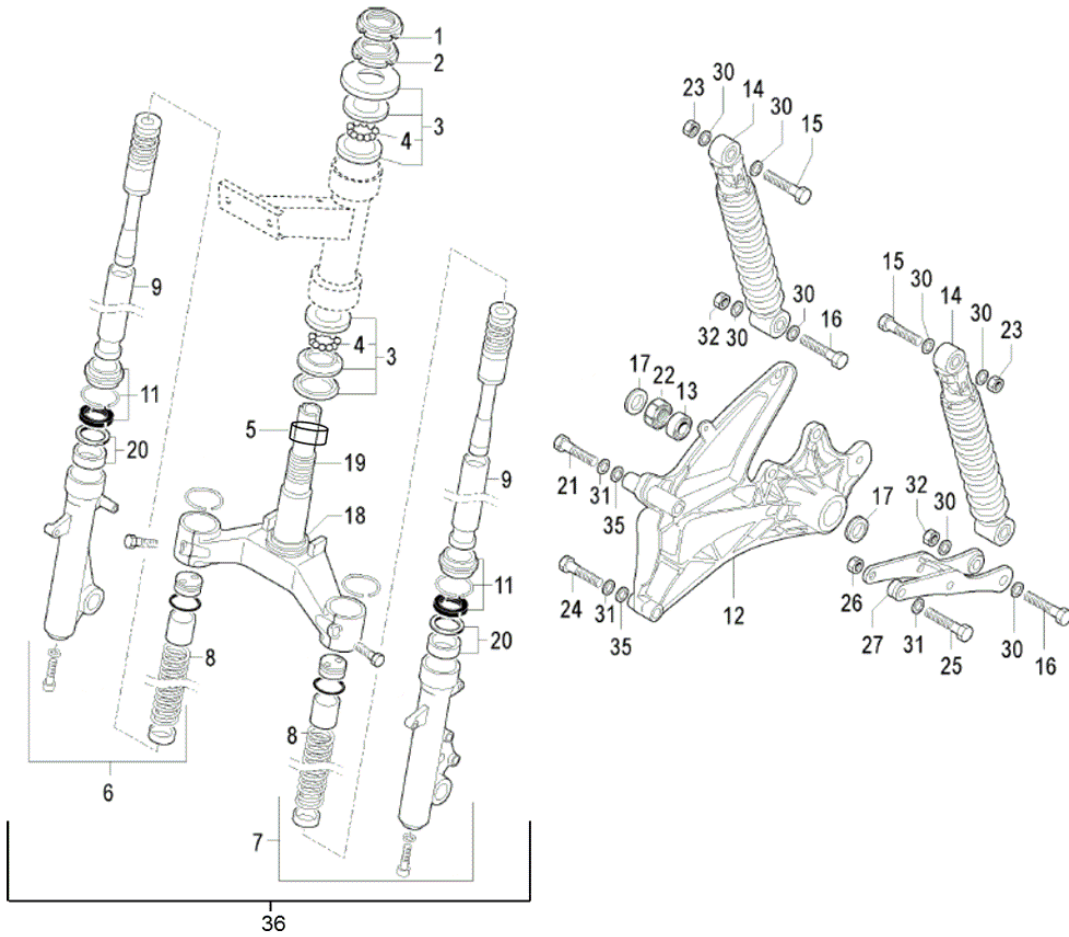

09 CITY\k14\SUSPENSION

- 1 0/000.340.3001UPPER FORK NUT
- 2 0/000.340.3007LOWER FORK NUT
- 3 0/000.980.3013STEERING ASSEMBLY
- 4 0/000.960.3000BEARING SET ADDRESS
- 5 0/000.480.3020SEPARATOR O 22X3,5X35
- 6 0/000.640.3026RIGHT HALF FULL SUSPENSION
- 7 0/000.640.3027LEFT HALF FULL SUSPENSION
- 8 0/000.470.3018FORK SPRING
- 9 0/000.290.3028MAIN TUBE FORK
- 11 0/000.890.3004FORK SEAL
- 12 0/000.980.3043ARM HOLDER BACK
- 13 0/000.410.3019SAFETY CAP
- 14 0/000.180.3003REAR SHOCK
- 15 0/000.460.0400SCREW FIXING SHOCK
- 16 0/000.460.0343BOTTOM SCREW FIXING SHOCK
- 17 0/000.480.3015REAR WHEEL SPACER
- 18 0/000.200.0300LOWER GUARD
- 19 0/000.660.3011LOWER PLATE WITH SEAT
- 20 0/000.890.3005FORK SEAL
- 21 0/000.460.0344SCREW UPPER ARM
- 22 0/000.340.3009WHEEL NUT
- 23 0/000.340.0187SCREW NUT . SHOCK
- 24 0/000.460.0347SCREW LOWER ARM
- 25 0/000.460.0343FRONT MOTOR MOUNT BOLT
- 26 0/000.340.0581MOTOR SUPPORT BOLT NUT.
- 27 0/000.980.3045MOTOR SUPPORT
- 30 0/000.440.0160PACKING RING
- 31 0/000.440.0210PACKING RING
- 32 0/000.480.3018SEPARATOR
- 35 0/000.480.3018SEPARATOR GUIDE SUPPORT
- 36 0/000.130.3002FRONT FORK CITY LINE 125/300