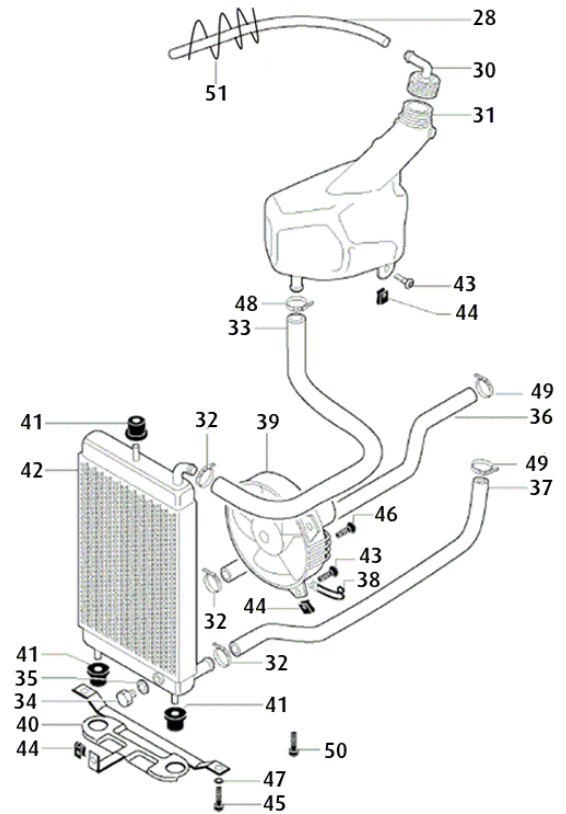

01 CITY\k14\CHASSIS

- 1 0/000.010.3001 FRAME
- 2 0/000.570.3309 FUEL TANK PROTECTION
- 3 0/000.360.3022 RUBBER PROTECTOR REAR LIGHT
- 4 0/000.340.5101 NUT M6
- 5 0/000.460.3032 6X14 SCREW
- 6 0/000.460.3031 SCREW 6X20
- 7 0/000.340.3010 NUT SWINGARM
- 8 0/000.980.3048 MOTOR SUPPORT
- 9 0/000.190.3009 SHAFT
- 10 0/000.980.3042 MOTOR SUPPORT
- 11 0/000.460.0600 SCREW M6X16
- 12 0/000.210.3004 CENTRAL STAND
- 13 0/000.460.0559 SCREW M10X130
- 14 0/000.470.3001 SPRING DOUBLE STAND
- 15 0/000.460.0564 SCREW M10X70
- 16 0/000.360.3031 STAND RUBBER
- 17 0/000.210.3005 SIDE STAND
- 18 0/000.190.3010 SHAFT
- 19 0/000.480.3014 SEPARADOR SIDE STAND
- 20 0/000.470.3008 SIDE STAND SPRING
- 21 0/000.440.0110 WASHER 10X24X1,5
- 22 0/000.460.3029 SCREW 10X30X1,25 DRACOMET
- 23 0/000.300.3001 FORK RETAINER CLIP
- 24 0/000.440.0110 WASHER 10X24X1,5
- 25 0/000.480.3024 SEPARADOR CENTRE STAND
- 26 0/000.470.3010 DOCK
- 27 0/001.060.3001 FULL GAME LOCKS
- 28 0/000.980.3039 SUPPORT
- 29 0/000.440.0014 WASHER o 15
- 30 0/000.570.3307 EXTRA FUEL TANK PROTECTION
- 31 0/000.680.3007 CLAMP
- 32 0/000.680.3007 CLAMP
- 33 0/000.460.0600 SCREW M6X16
- 35 0/000.440.0221 WASHER GLOWER o 10
- 37 0/000.680.3001 CLAMP
- 38 0/000.470.3009 DOCK STAND EXTERNAL