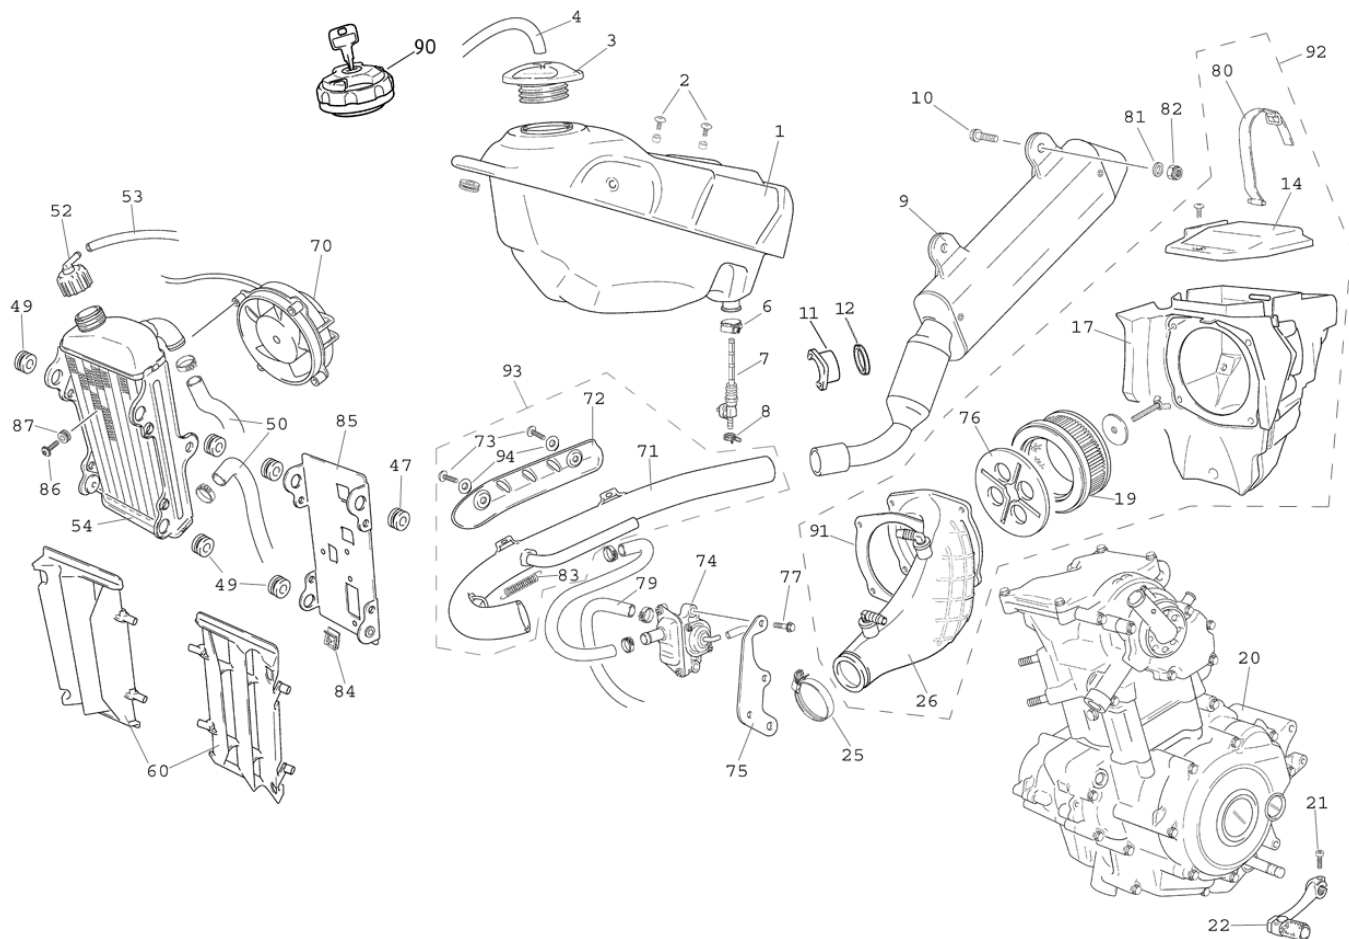

03 MTHON\2k9\DEPOSIT, ESCAPE TUBE AND RADIATOR

- 1 0/000.030.5005 FUEL TANK WITH FUEL COCK 2010
- 2 0/000.460.1182 FUEL TANK ATTACHMENT BOLT
- 3 0/000.410.5300 FUEL TANK CAP
- 4 0/000.290.0570 FUEL CAP VENT HOSE
- 5 0/000.360.5012 TANK TO CHASSIS SUPPORT PAD
- 6 0/000.680.5020 FUEL COCK CLAMP
- 7 0/000.370.0502 FUEL COCK 2010
- 8 0/000.680.0510 FUEL PIPE TO COCK CLAMP
- 9 0/000.870.6005 EXHAUST SILENCER
- 10 0/000.460.0600 EXHAUST SILENCER ATTACHMENT BOLT
- 11 0/000.660.6010 PLATINA FIJACION ESCAPE
- 12 0/000.490.6000 JUNTA ESCAPE
- 14 0/000.350.5004 FILTER BOX COVER
- 17 0/000.910.5200 FILTER BOX HOUSING
- 19 0/001.070.5100 FILTER MASS
- 20 0/005.082.6310 FULL ENGINE
- 21 0/000.460.0310 GEARCHANGE PEDAL BOLT
- 22 0/005.430.6001 GEARCHANGE PEDAL
- 25 0/000.680.7002 FILTER BOX RUBBER CLAMP
- 26 0/000.360.6010 FILTER BOX TO CARBURETTOR JOIN RUBBER
- 27 0/000.680.8000 HOSE CLAMP
- 50 0/000.640.6007 RADIATOR HOSE SET
- 51 0/000.680.0550 RADIATOR HOSE CLAMPS
- 52 0/000.410.5102 RADIATOR CAP
- 53 0/000.290.0630 RADIATOR WATER RELIEF PIPE
- 54 0/000.580.6001 FULL RADIATOR
- 60 0/000.220.0591 RADIATING PROTECTOR
- 70 0/005.060.6000 RADIATING VENTILATOR
- 71 0/000.290.6004 EXHAUST PIPE
- 72 0/000.220.6002 PROTECTIVE TUBE ESCAPES
- 73 0/000.460.1189 SPECIAL SCREW 6X9
- 74 0/000.640.0002 AIS VALVE
- 75 0/000.980.7032 AIS VALVE HOLDER
- 76 0/000.350.5005 FILTER BOX CHOKE
- 77 0/000.460.1704 AIS VALVE ATTACHMENT BOLT
- 79 0/000.640.6010 VALVE PIPE SET
- 80 0/000.360.8002 RUBBER FIXATION BATTERY
- 83 0/000.470.6001 EXHAUST SPRING
- 85 0/000.980.6010 SUPPORT ELECTRICAL SYSTEM
- 86 0/000.460.6300 SCREW FIXATION
- 87 0/000.440.6300 WASHER FIXATION
- 90 0/000.410.5301 FUEL TANK CAP LOCKING W/KEY
- 91 0/000.910.5201 ARO FIJACION TOBERA CAJA FILTRO
- 92 0/000.910.6001 CAJA FILTRO COMPLETA
- 93 0/000.290.6007 TUBO ESCAPE COMPLETO MRT 125 2010
- 94 0/000.440.6000 ARANDELA ANTICALORICA 20x5x1