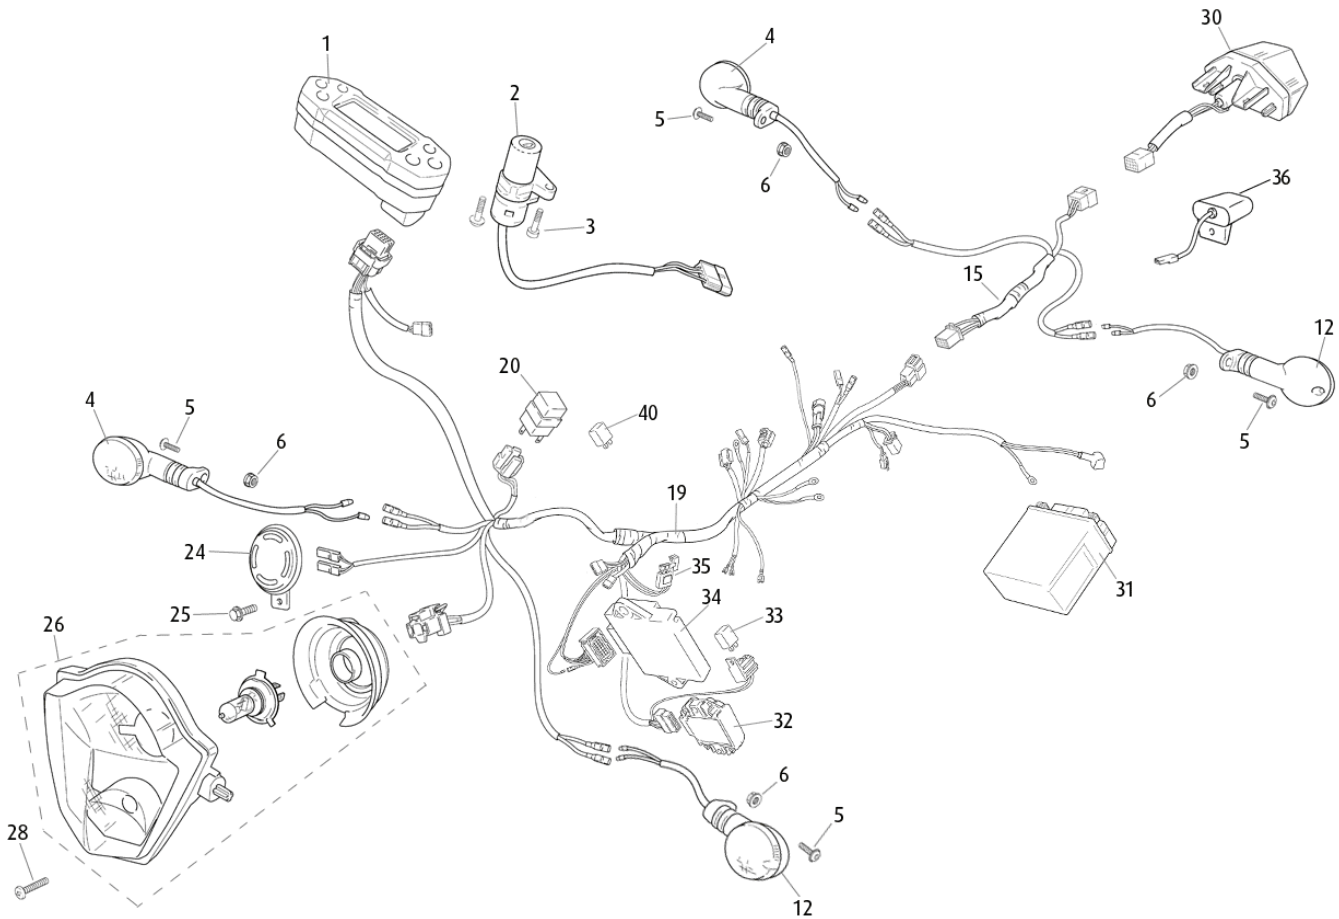

04 MTHON\k10\SYSTEM ELECTRICS AND LIGHTS

- 1 0/001.000.2102 DIGITAL PANEL KOSO (2 BUTTONS) (FRAM.GT 7406)
- 2 0/001.060.8000 IGNITION KEY BARREL
- 3 0/000.460.2003 IGNITION KEY BARREL BOLT
- 4 0/000.150.2100 RIGHT-HAND REAR INDICATOR (FRAM.LT VTFMRT10C00)
- 5 0/000.460.1170 INDICATOR ATTACHMENT BOLT
- 6 0/000.340.0172 INDICATOR ATTACHMENT NUT
- 12 0/000.150.2200 LEFT-HAND REAR INDICATOR LIGHT (FRAM.LT VTFMRT)
- 15 0/000.160.6006 REAR SYSTEM
- 17 0/226.012.0003 OUTER COIL
- 18 0/005.110.6002 SPARK PLUG CAP
- 19 0/K00.160.6008 ELECTRIC SYSTEM KOSO (FRAM.GT VTFMRT20D0090084)
- 20 0/001.200.5030 FLASHER UNIT
- 23 0/000.850.0055 FRONT HEADLAMP BULB
- 24 0/000.420.5010 HORN
- 25 0/000.460.0600 HORN ATTACHMENT BOLT
- 26 0/000.600.0270 COMPLETE HEADLAMP BEAM UNIT
- 28 0/000.460.0786 HEADLAMP BEAM UNIT BUSHING BOLT
- 30 0/000.150.2010 COMPLETE REAR LIGHT
- 31 0/000.900.8300 BATTERY
- 32 0/226.012.0008 CURRENT REGULATOR
- 33 0/001.200.6001 RELAY STARTING (7amp)
- 34 0/226.012.0003 C.D.I
- 35 0/000.910.0610 FUSIBLE 10 AMP
- 36 0/000.150.6000 PILOTO LUZ MATRICULA
- 40 0/001.200.0401 RELÉ ELECTROVENTILADOR