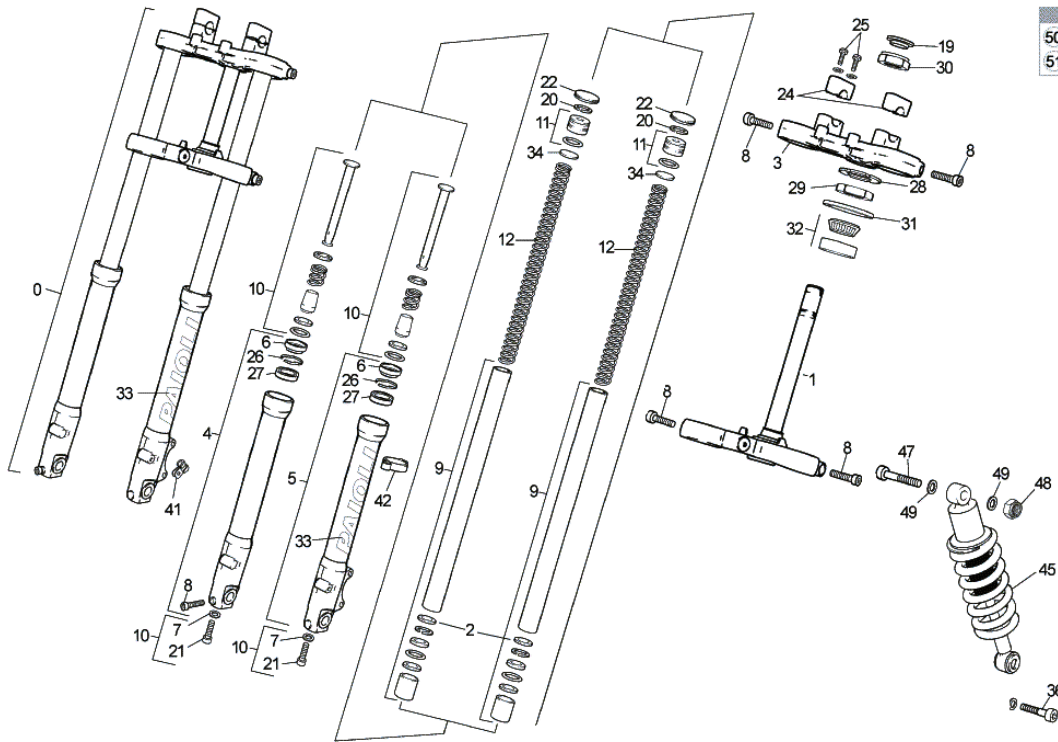

CONJUNTOS / KITS
50 = 0/000.640.6002 Der. / Droit / Right
51 = 0/000.640.6003 Izq. / Gauche / Left

07 MTHON\k10\SUSPENSION

- 0 0/000.130.6001 FORKS COMPLETE
- 1 0/000.660.6004 LOWER YOKE
- 2 0/000.480.6105 CONO FINAL CARRERA
- 3 0/000.660.6005 UPPER YOKE
- 4 0/000.880.6003 R / H FORK LEG ASSY
- 5 0/000.880.6002 L / H FORK LEG ASSY
- 6 0/000.890.5003 SEAL
- 7 0/000.440.0181 WASHER
- 8 0/000.460.0350 BOLT
- 9 0/000.290.6103 FORK INNER TUBE
- 10 0/000.290.6102 VALVE ASSY
- 11 0/000.640.6004 BUFFER
- 12 0/000.470.6101 FORK SPRING
- 19 0/000.410.6001 PLUG
- 20 0/000.300.6002 CIRCLIP
- 21 0/000.460.4020 TORNILLO FIJ.TUBO PRINCIPAL HORQ.
- 22 0/000.410.8001 PLUG
- 24 0/000.350.6003 CLAMP
- 25 0/000.460.0352 BOLT
- 26 0/000.300.6003 CIRCLIP
- 27 0/000.890.6003 OIL SEAL
- 28 0/000.440.0050 (BOLSA 5 Uds) ARAND.TUERCA TIJA Q35 X 25 X 1
- 29 0/000.340.6001 NUT
- 30 0/000.340.6002 NUT
- 31 0/000.200.7000 COVER
- 32 0/000.960.0200 STEERING BEARING
- 33 0/000.390.5204 DECAL
- 34 0/000.480.6200 SPACE SPRING
- 36 0/000.460.0407 BOLT
- 41 0/000.480.1550 SLEEVE
- 41 0/000.680.0300 CLIP
- 42 0/000.680.5020 GUIDE
- 43 0/000.470.5004 SPRING
- 45 0/000.180.0750 SHOCK
- 47 0/000.460.0402 TORNILLO FIJ.AMORTIGUADOR
- 48 0/000.340.0182 TUERCA TORNILLO AMORTIGUADOR
- 49 0/000.440.0110 ARANDELA FIJ.AMORTIGUADOR
- 50 0/000.640.6002 R / H FORK LEG COMPLETE
- 51 0/000.640.6003 L / H FORK LEG COMPLETE